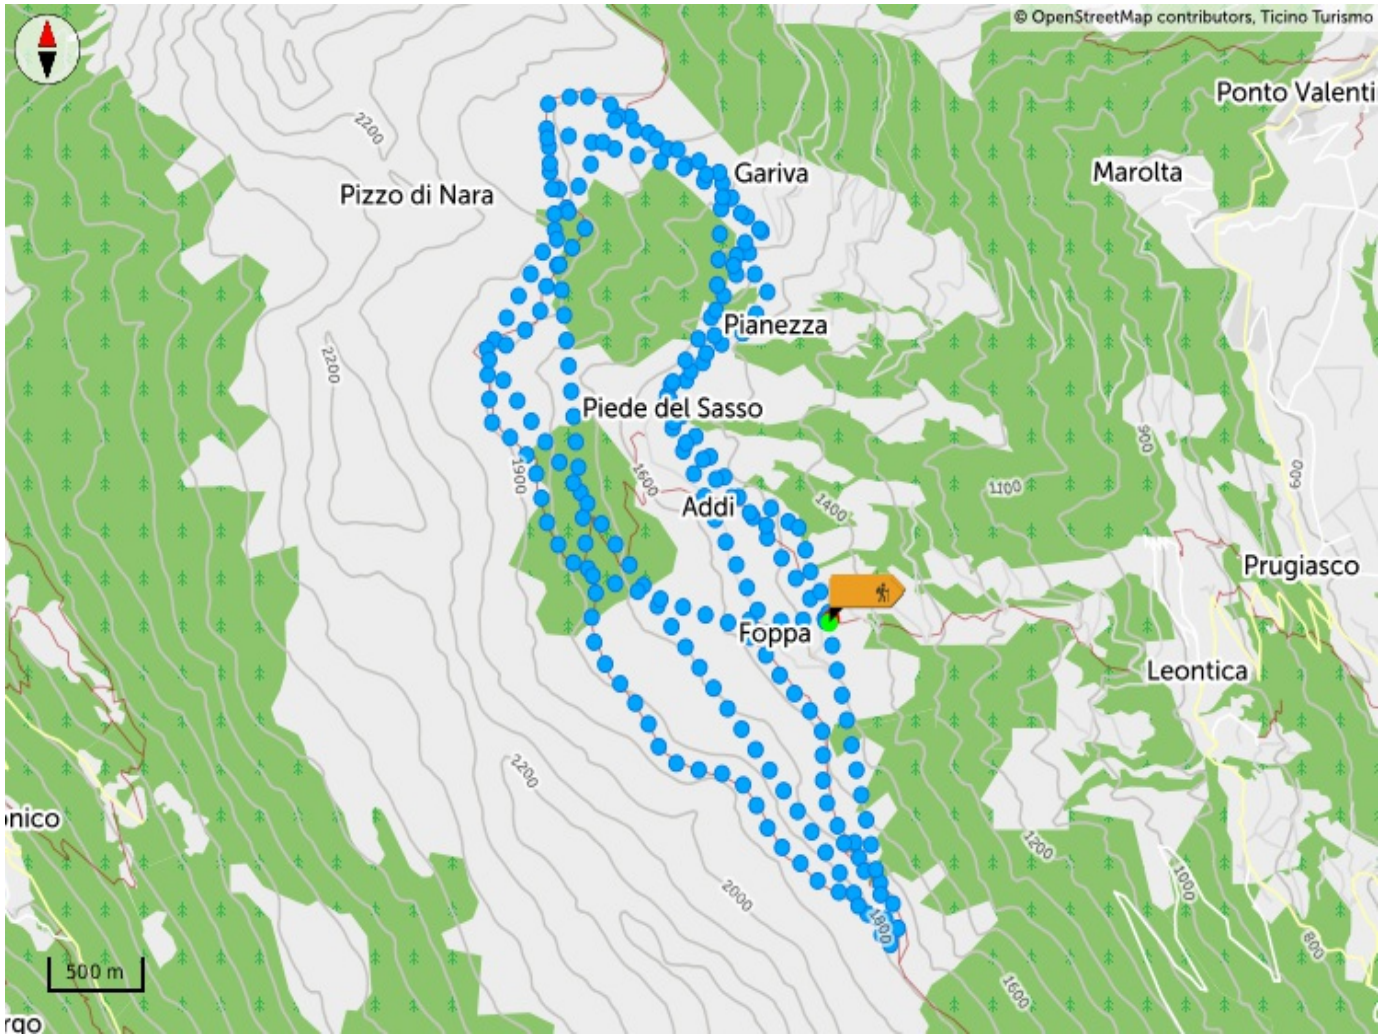

## Emergency number

---

 Ticino Soccorso 144

---

Share your itineraries

**#hikeTicino**

Download the App for itineraries

You don't know Ticino? The App will help you discover the itineraries closest to you.

## Altitude graph

2,073 m

Total climb

2,009 m

Maximum altitude

2,073 m

Total descent