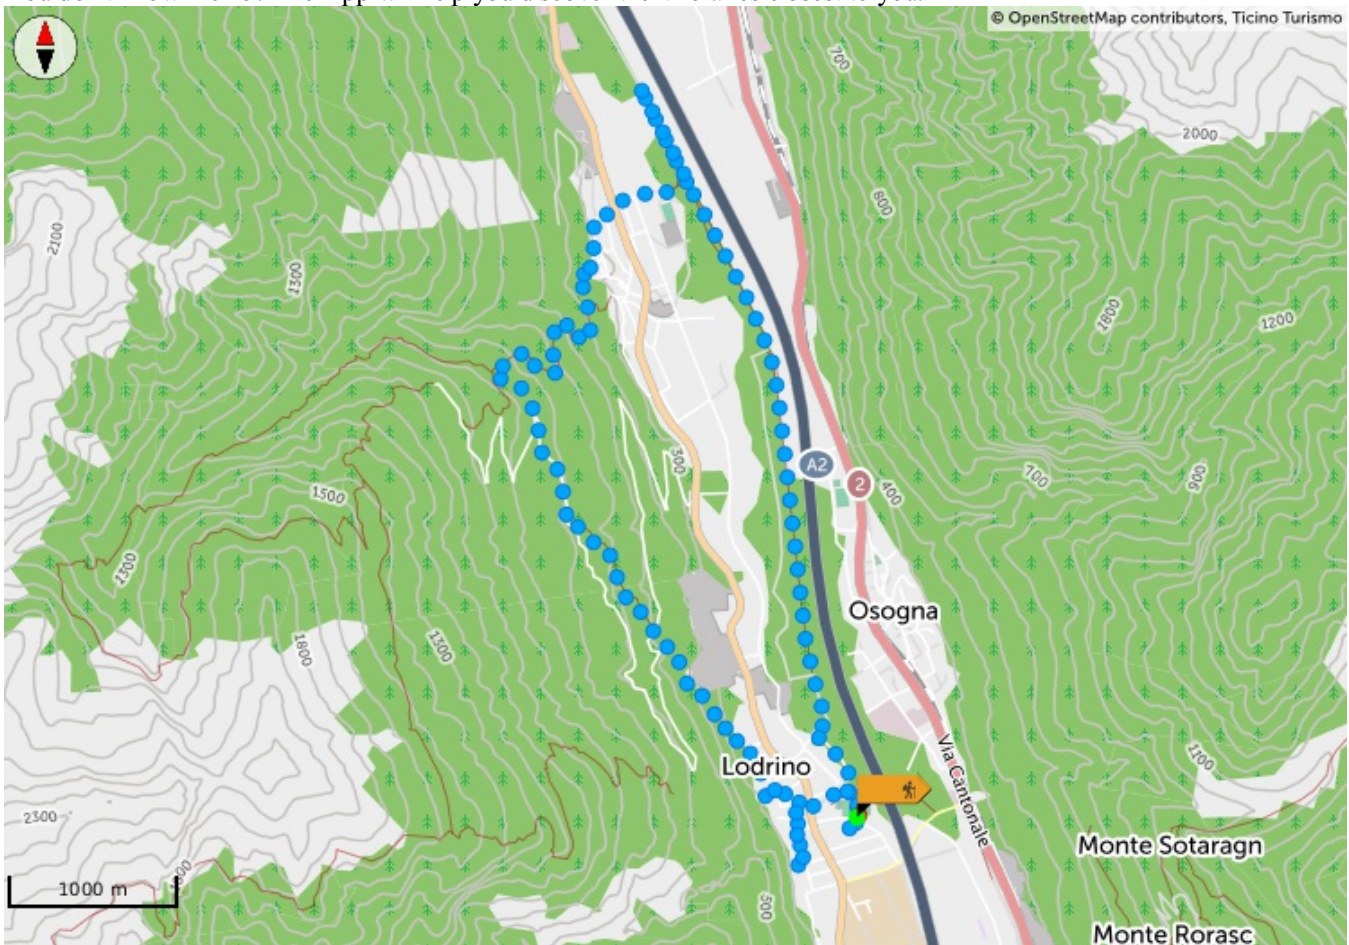

By closing this banner, scrolling this page, clicking a link or continuing to browse otherwise, you agree to the use of cookies.

FortTI - 08 Linea LONA

DepartureLodrino

- ArrivaLodrino
- Suitable for
- Dogs
- Adults
- Itinerary features
- Typology
- Circular
- Length
- 13.86 KM
- Time required
- 4H
- Difficulty
- Average
- Tips

- Hiking boots
- Sun cap
- Water-bottle
- Sunglasses
- Sun cream
- Hiking map
- Camera
- Food

Montagnepulite: This project was born to promote an effective management and sustainable use of mountain huts in Ticino, and in particular the litter management. The responsible management of litter in the mountains is a matter of common sense. We can all contribute: <https://www.montagnepulite.ch/en/golden-rules>.

□ Download the App for itineraries
You don't know Ticino? The App will help you discover the itineraries closest to you.

Altitude graph
533 m
Total climb
772 m
Maximum altitude
533 m
Total descent
[Naviga il sito](#)