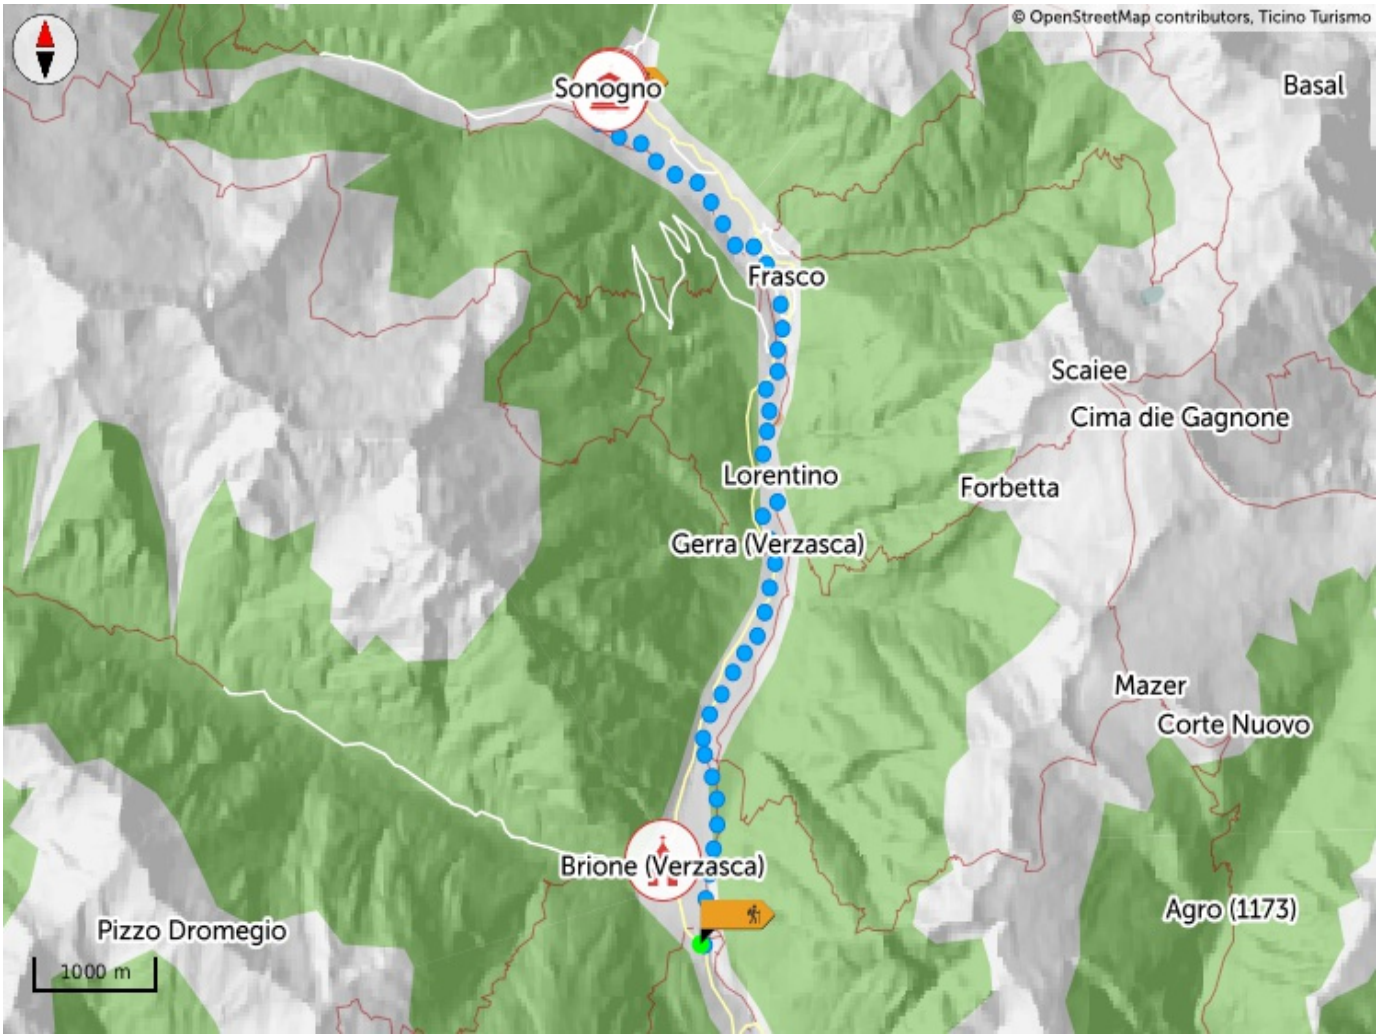

Unsurfaced
7 KM

Single Trail
1 KM

Close to this route

[Sonogno](#)

[Museum of the Verzasca Valley](#)

[Tenero](#)

[Hamlet of Sonogno](#)

[Brione Verzasca](#)

[The Marcacci Castle](#)

Tips

For mountain biking, follow the logo indicated on the red signposts:

Alta Verzasca Bike

no. 399

Information

Ascona Locarno Turismo
Ufficio Tenero e Valle Verzasca
Via alle Brere 5
CH-6598 Tenero

You don't know Ticino? The App will help you discover the itineraries closest to you.

Altitude graph

209 m	916 m	37 m
Total climb	Maximum altitude	Total descent