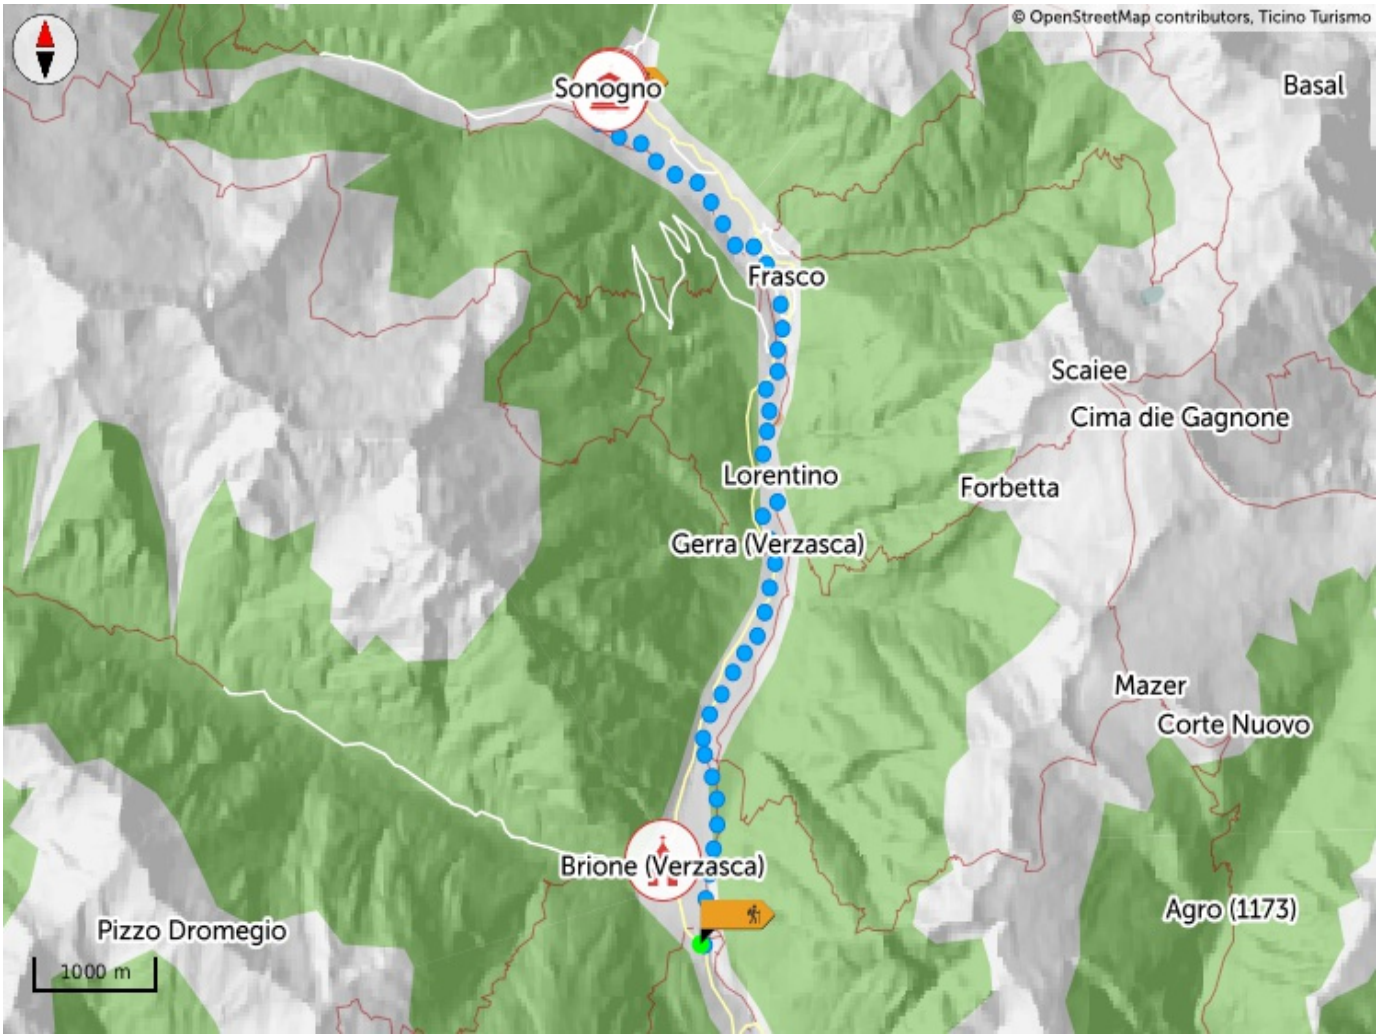

Unsurfaced
7 KM

Single Trail
1 KM

Close to this route

[Sonogno](#)

[Museum of the Verzasca Valley](#)

[Sonogno](#)

[Hamlet of Sonogno](#)

[Brione Verzasca](#)

[The Marcacci Castle](#)

Tips

For mountain biking, follow the logo indicated on the red signposts:

Alta Verzasca Bike

no. 399

Information

Ascona Locarno Turismo
Ufficio Tenero e Valle Verzasca
Via alle Brere 5
CH-6598 Tenero

You don't know Ticino? The App will help you discover the itineraries closest to you.

Altitude graph

209 m	916 m	37 m
Total climb	Maximum altitude	Total descent

Login

To save an item as a favorite, you must first log in.