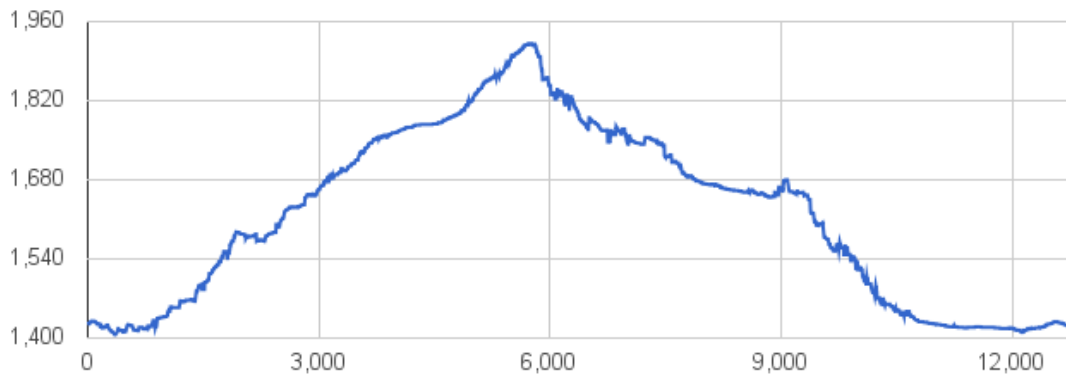

Share your itineraries

#hikeTicino

Download the App for itineraries

You don't know Ticino? The App will help you discover the itineraries closest to you.

Altitude graph

| | | |
|-------------|------------------|---------------|
| 564 m | 1,921 m | 564 m |
| Total climb | Maximum altitude | Total descent |