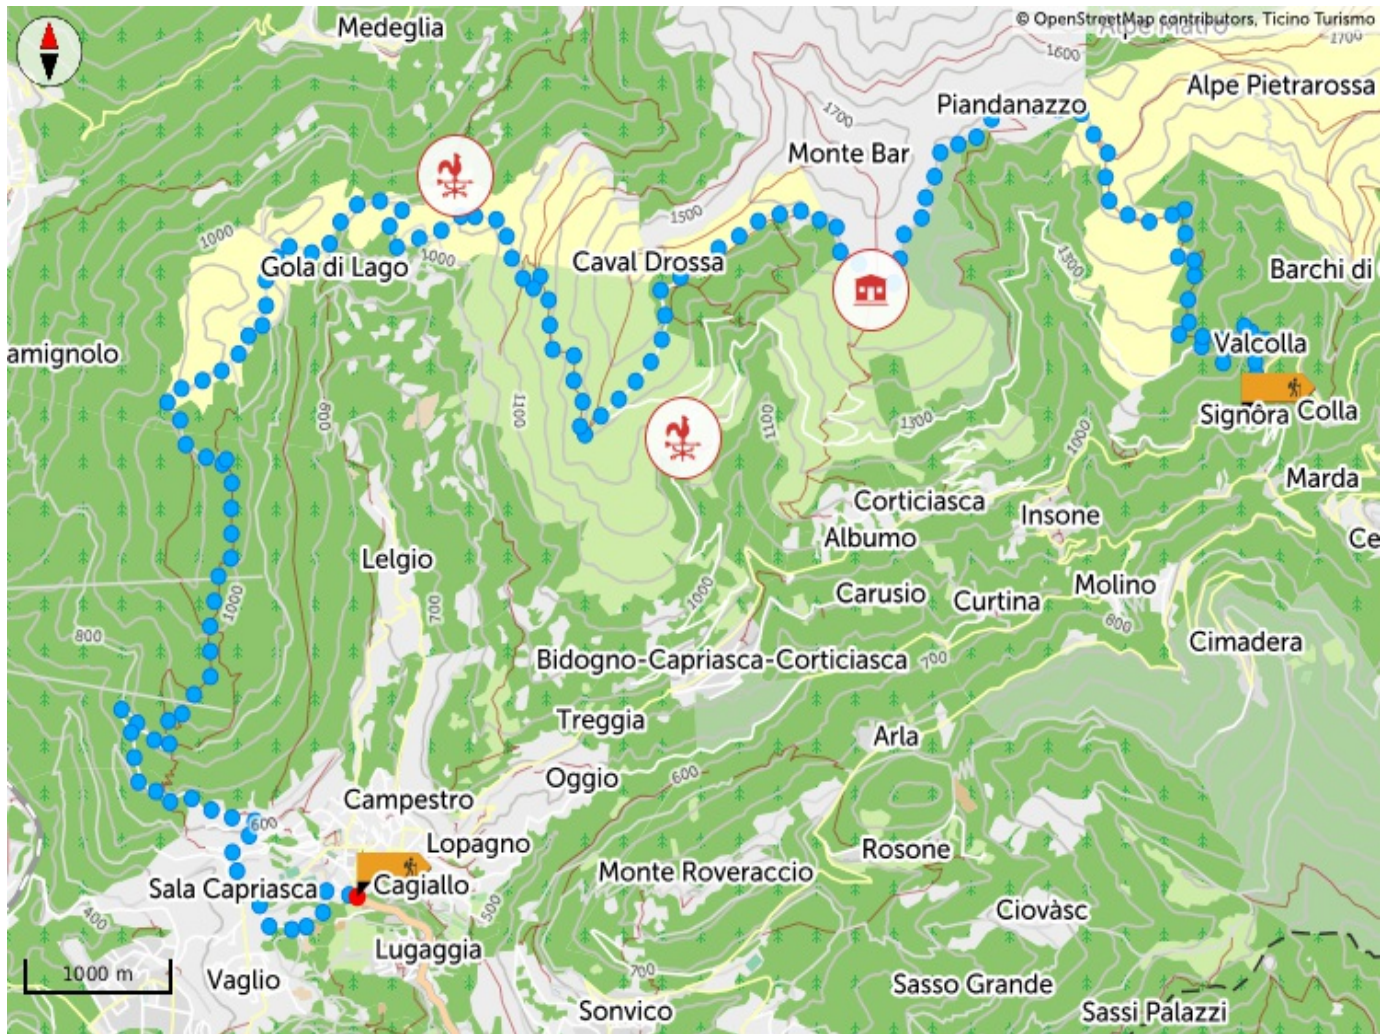

You don't know Ticino? The App will help you discover the itineraries closest to you.

Altitude graph

901 m	1,627 m	1,381 m
Total climb	Maximum altitude	Total descent

Login

To save an item as a favorite, you must first log in.