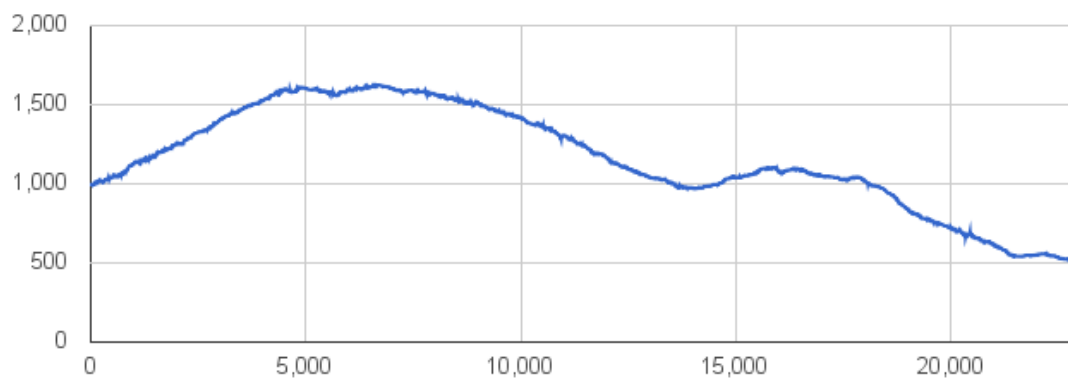

You don't know Ticino? The App will help you discover the itineraries closest to you.

Altitude graph

901 m	1,627 m	1,381 m
Total climb	Maximum altitude	Total descent

Login

To save an item as a favorite, you must first log in.