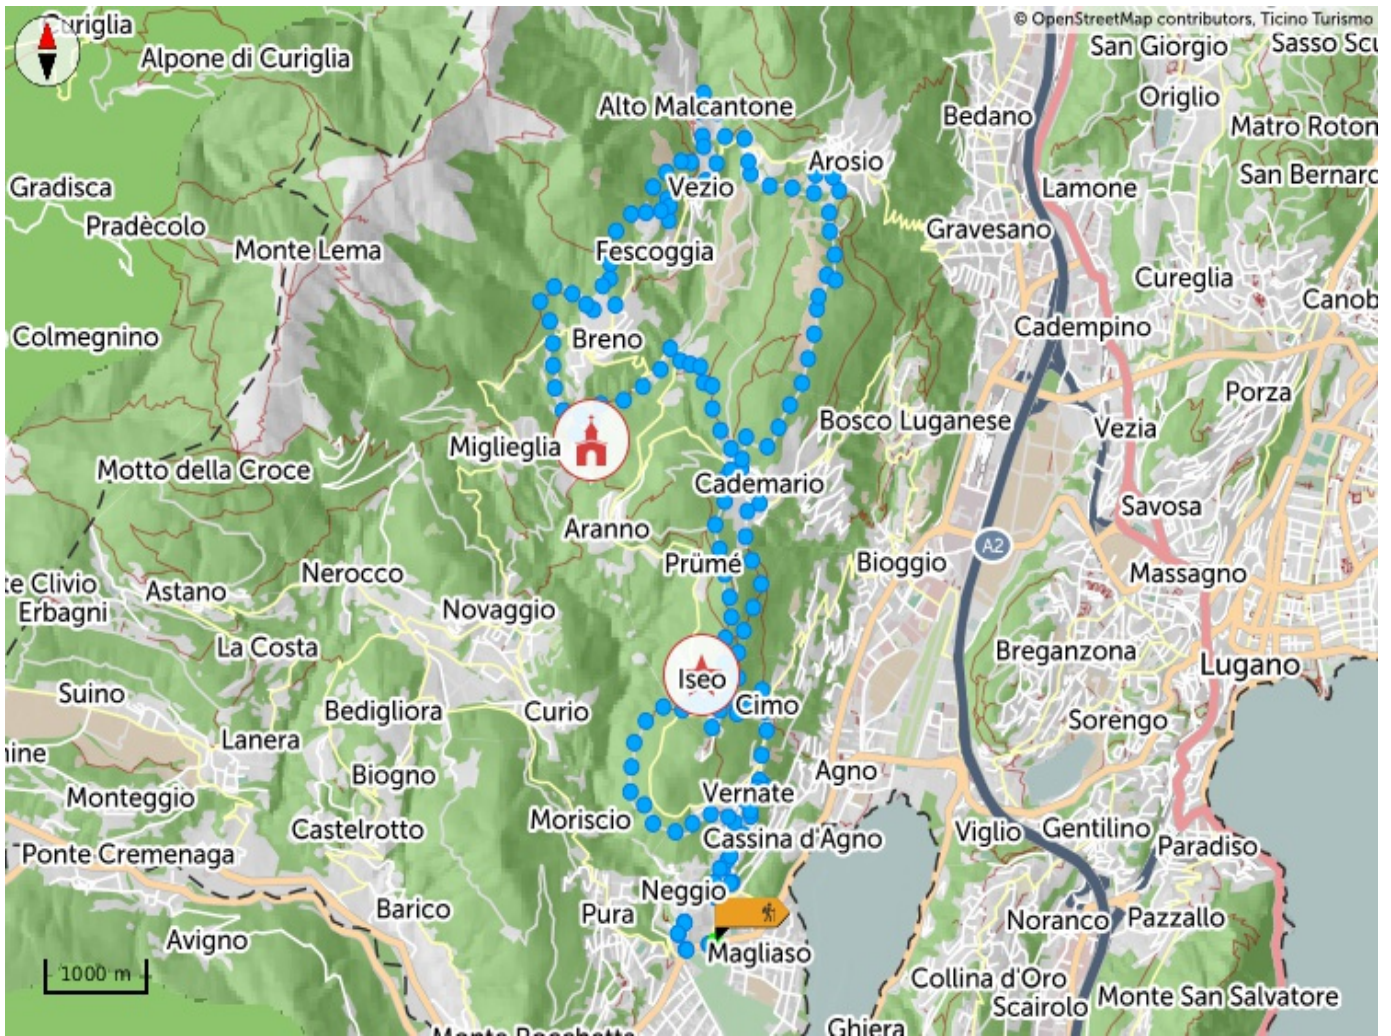

## Close to this route

---

[Miglieglia](#)

[Malcantone forge](#)

[Arosio](#)

[Chiesa di S. Michele, Arosio](#)

[Iseo](#)

[Lama Trekking](#)

## Tips

---

For mountain biking, follow the logo indicated on the red signposts:

**Castagno Bike**

**no. 355**

## Emergency number

---

 Ticino Soccorso 144

---

Share your itineraries

**#hikeTicino**

Download the App for itineraries

You don't know Ticino? The App will help you discover the itineraries closest to you.

## Altitude graph

1,205 m                      956 m                      1,205 m  
 Total climb                      Maximum altitude                      Total descent