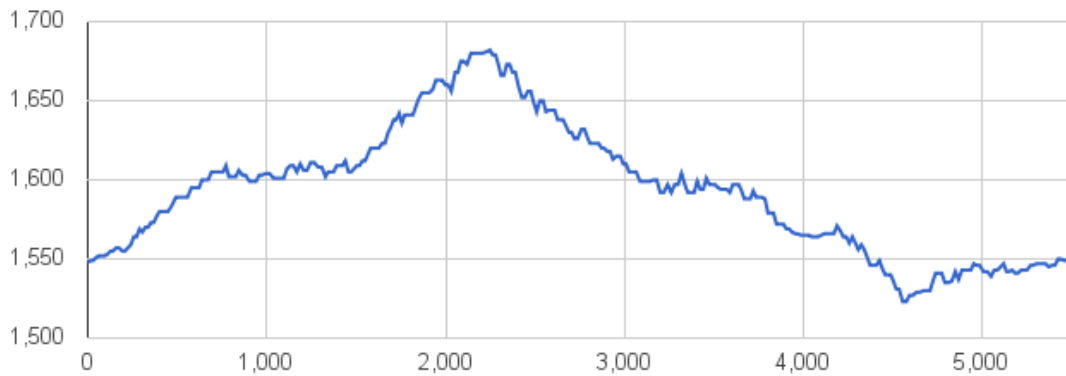

Altitude graph

158 m Total climb   1,682 m Maximum altitude   158 m Total descent