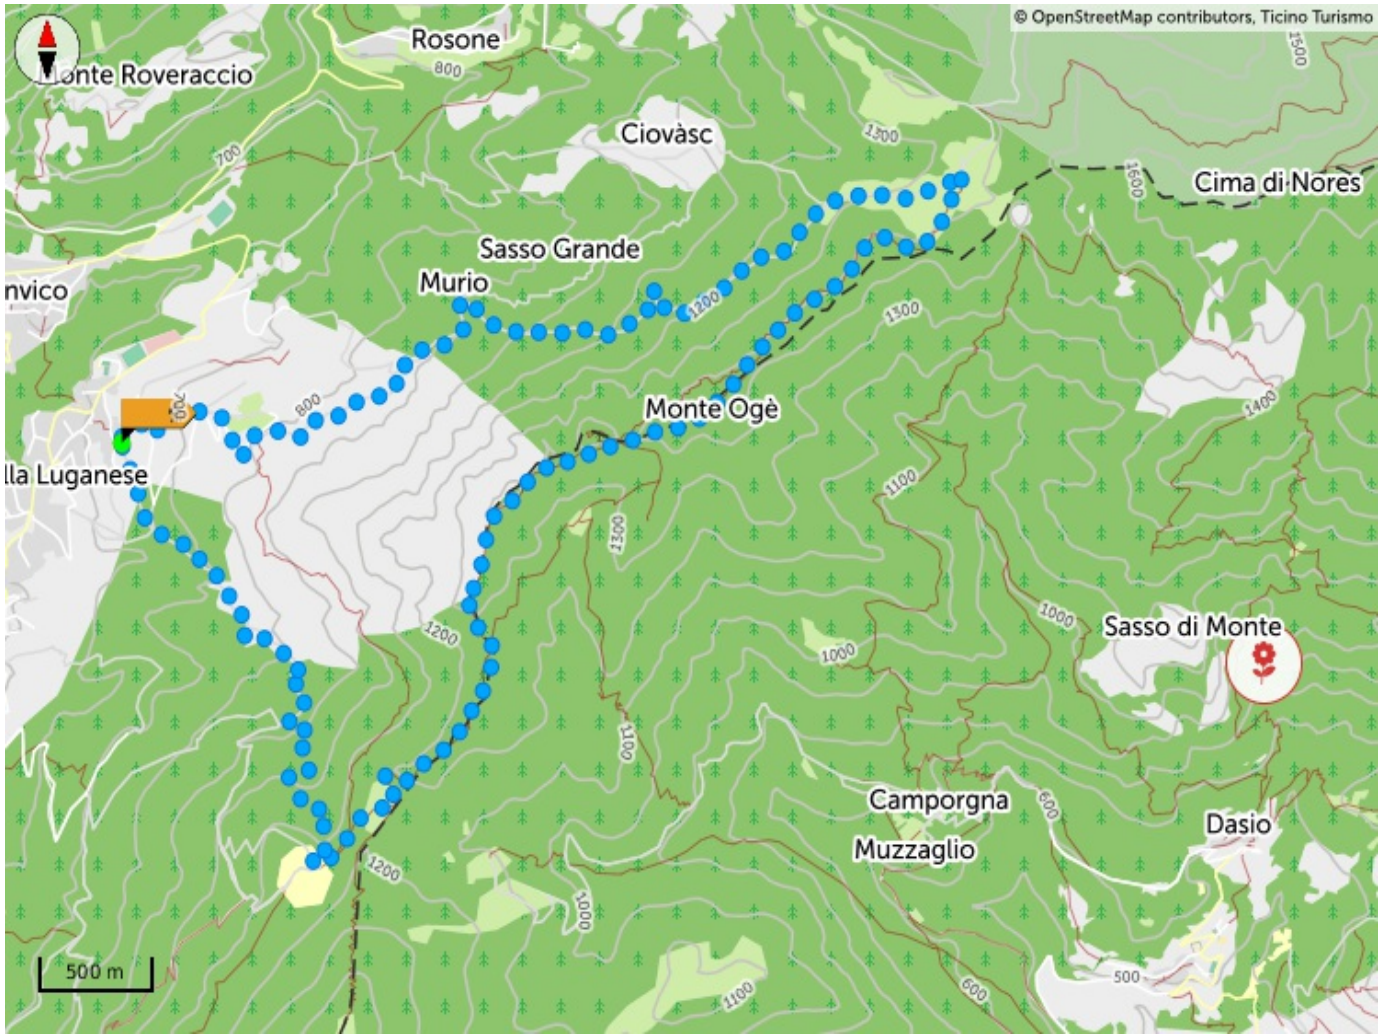

Denti della Vecchia: among pines and beeches

Departure
VILLA LUGANESE

Arrival
VILLA LUGANESE

Suitable for

Dogs

Adults

Itinerary features

Typology
Circular

Montagnepulite: This project was born to promote an effective management and sustainable use of mountain huts in Ticino, and in particular the litter management. The responsible management of litter in the mountains is a matter of common sense. We can all contribute: <https://www.montagnepulite.ch/en/golden-rules>

 Ticino Soccorso 144

Share your itineraries

#hikeTicino

TICINO 

Download the App for itineraries

You don't know Ticino? The App will help you discover the itineraries closest to you.

Altitude graph

Login