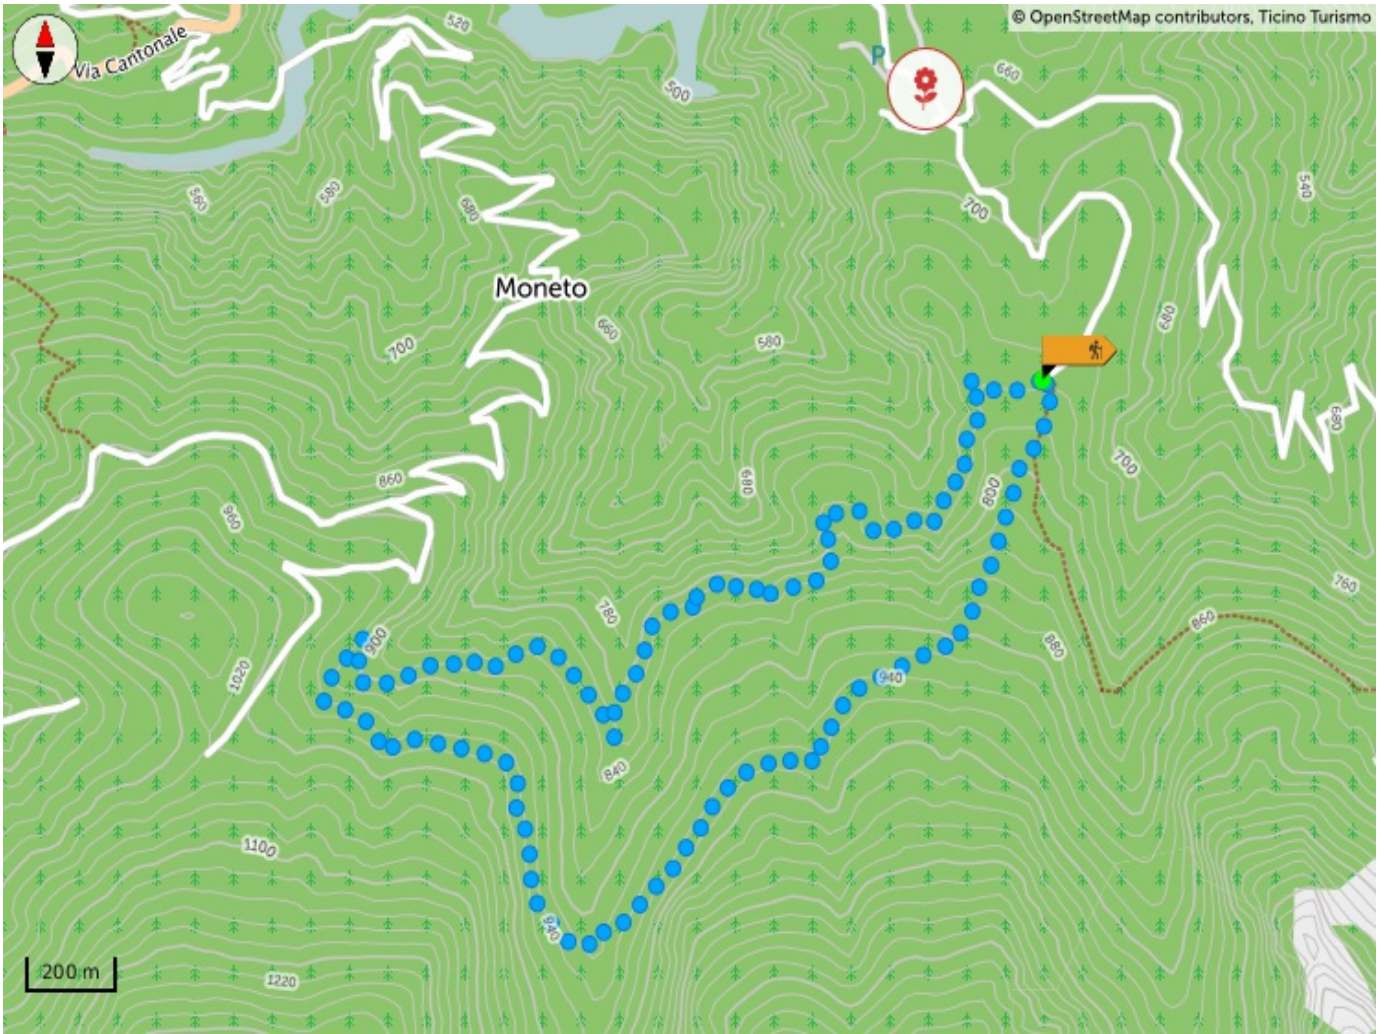

Discovering the kiln in the beech forest

Departure
PALAGNEDRA

Arrival
PALAGNEDRA

Suitable for

Dogs

Adults

Itinerary features

Typology
Circular

Length
5.58 KM

Time required
2H 20

Difficulty
Average

Close to this route

[Intragna](#)

[Palagnedra Forest Reserve](#)

Information

Info Point Centovalli

You don't know Ticino? The App will help you discover the itineraries closest to you.

Altitude graph

350 m	986 m	350 m
Total climb	Maximum altitude	Total descent

Login

To save an item as a favorite, you must first log in.