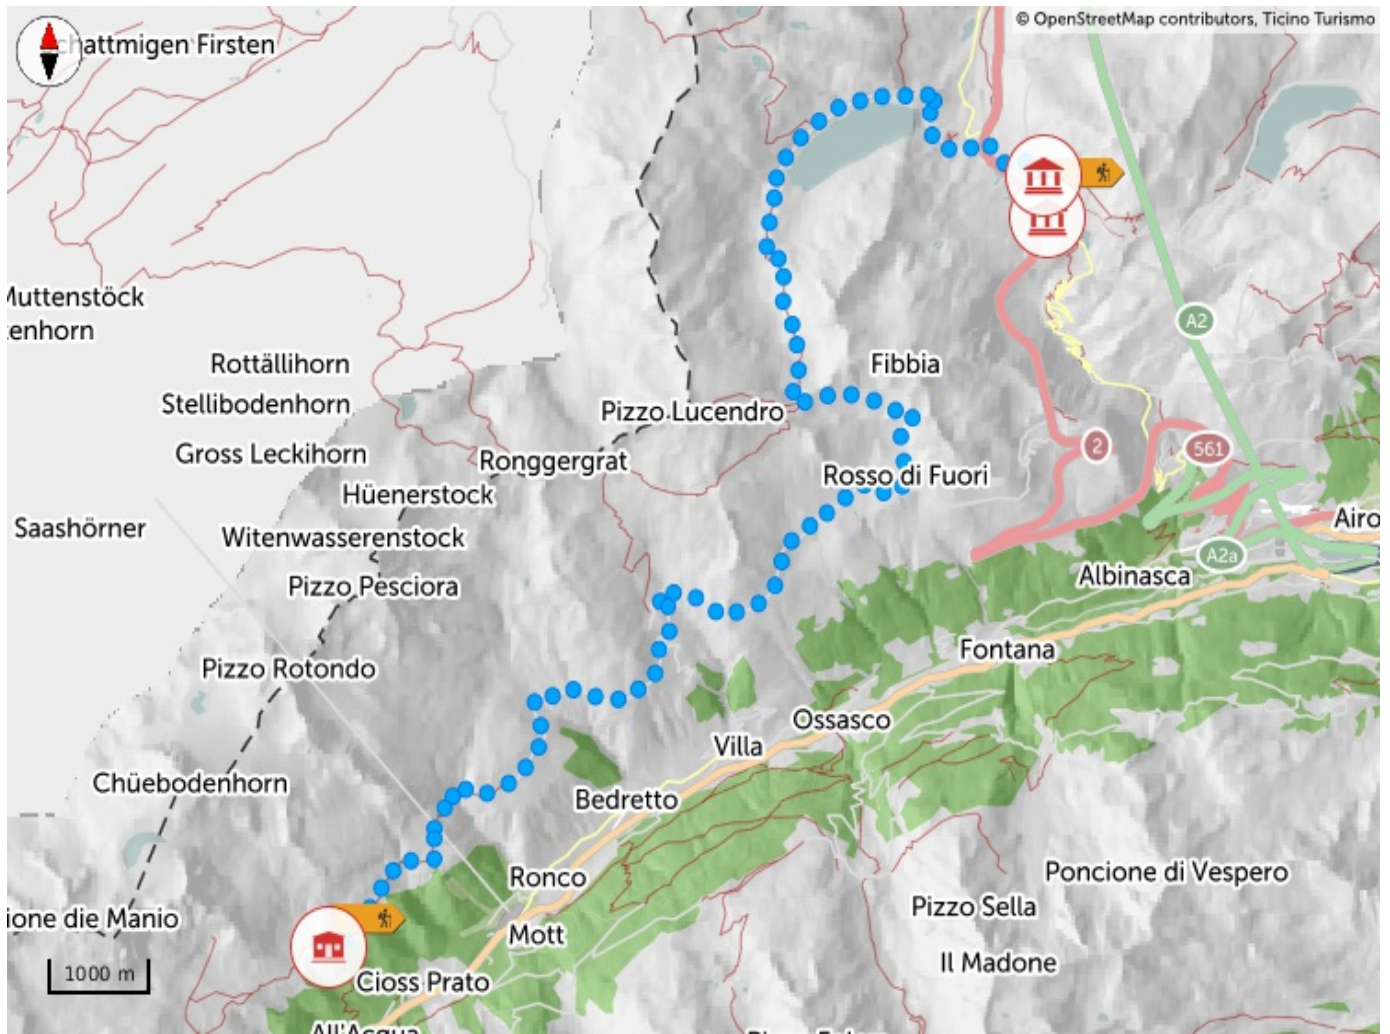

# Four Headwaters Trail: the Source of the Reuss

Departure  
PASSO SAN GOTTARDO

Arrival  
CAPANNA PIANSECCO

## Emergency number

---

 Ticino Soccorso 144

---

Share your itineraries

**#hikeTicino**

Download the App for itineraries

You don't know Ticino? The App will help you discover the itineraries closest to you.

## Altitude graph

937 m	2,533 m	1,065 m
Total climb	Maximum altitude	Total descent