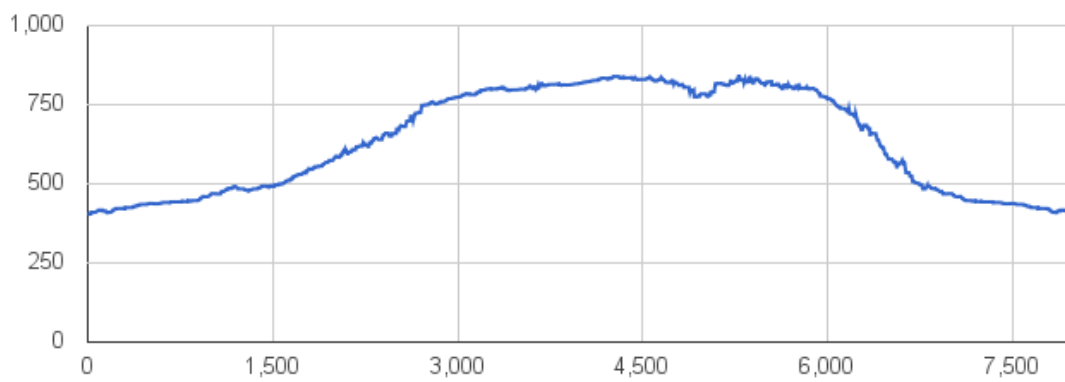

Download the App for itineraries

You don't know Ticino? The App will help you discover the itineraries closest to you.

Altitude graph

497 m 840 m 497 m

Total climb Maximum altitude Total descent

Login

To save an item as a favorite, you must first log in.