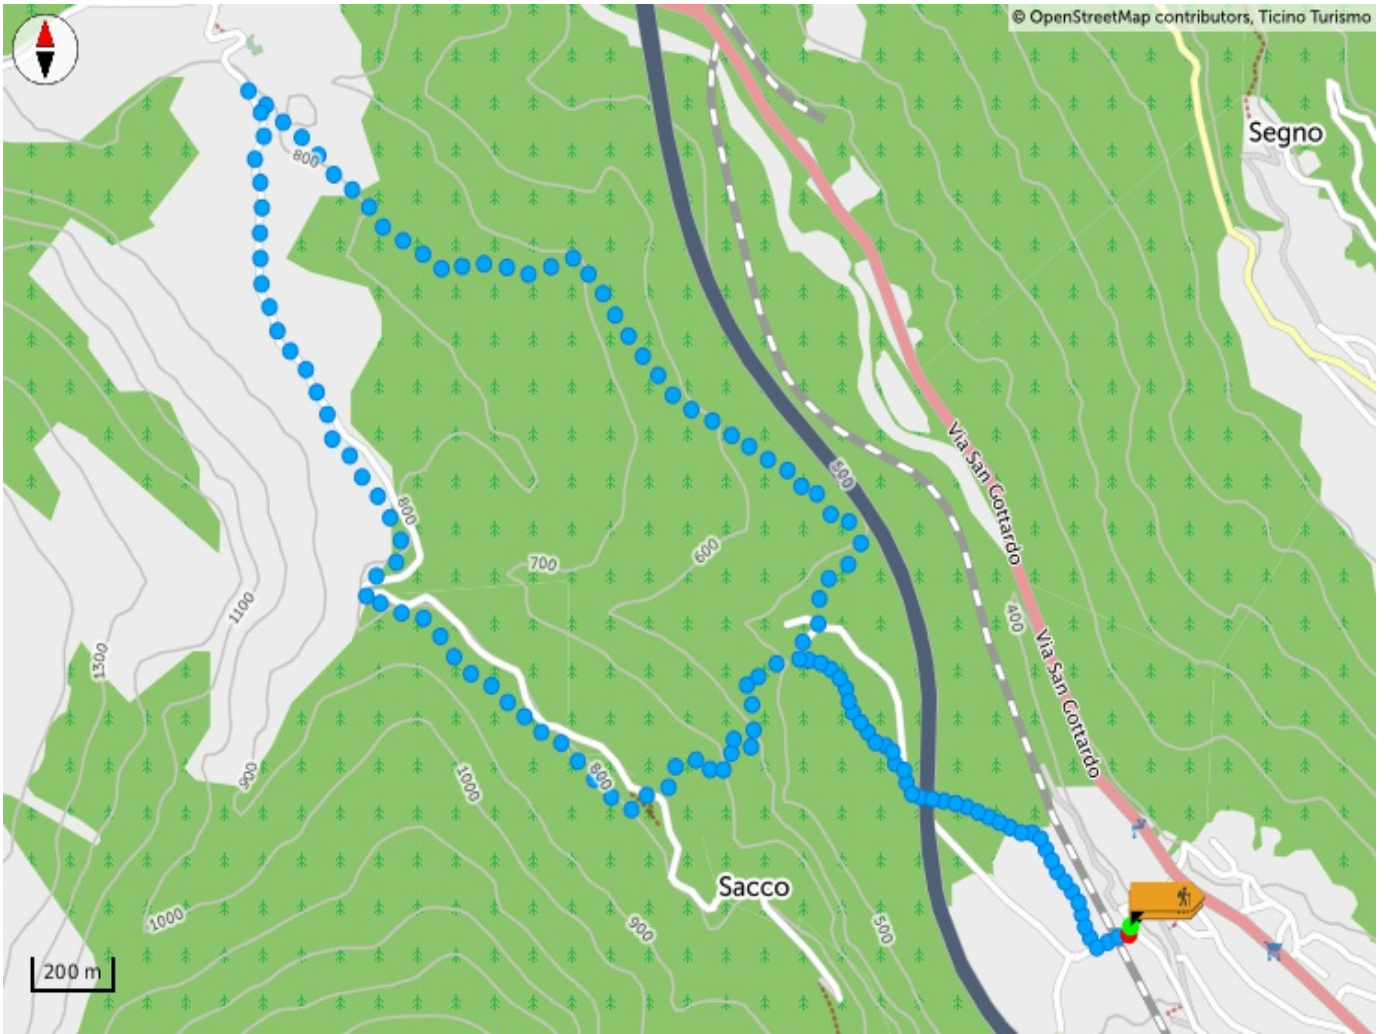

Giornico - Chironico - Giornico

Departure
GIORNICO

Arrival
GIORNICO

Suitable for

Kids

Dogs

Adults

Itinerary features

Typology
Circular

Length
7.99 KM

Time required
3H 20

Difficulty
Easy

Tips

The careful planning of a tour will ensure that you also derive the maximum pleasure and enjoyment from it.

Information

Bellinzonese e Alto Ticino Turismo

InfoPoint Leventina

Via della Stazione 22

CH-6780 Airolo T +41 91 869 15 33 leventina@bellinzonese-altoticino.ch

www.bellinzonese-altoticino.ch

Emergency number

 Ticino Soccorso 144

Share your itineraries

#hikeTicino

Download the App for itineraries

You don't know Ticino? The App will help you discover the itineraries closest to you.

Altitude graph

497 m 840 m 497 m

Total climb Maximum altitude Total descent

Login

To save an item as a favorite, you must first log in.