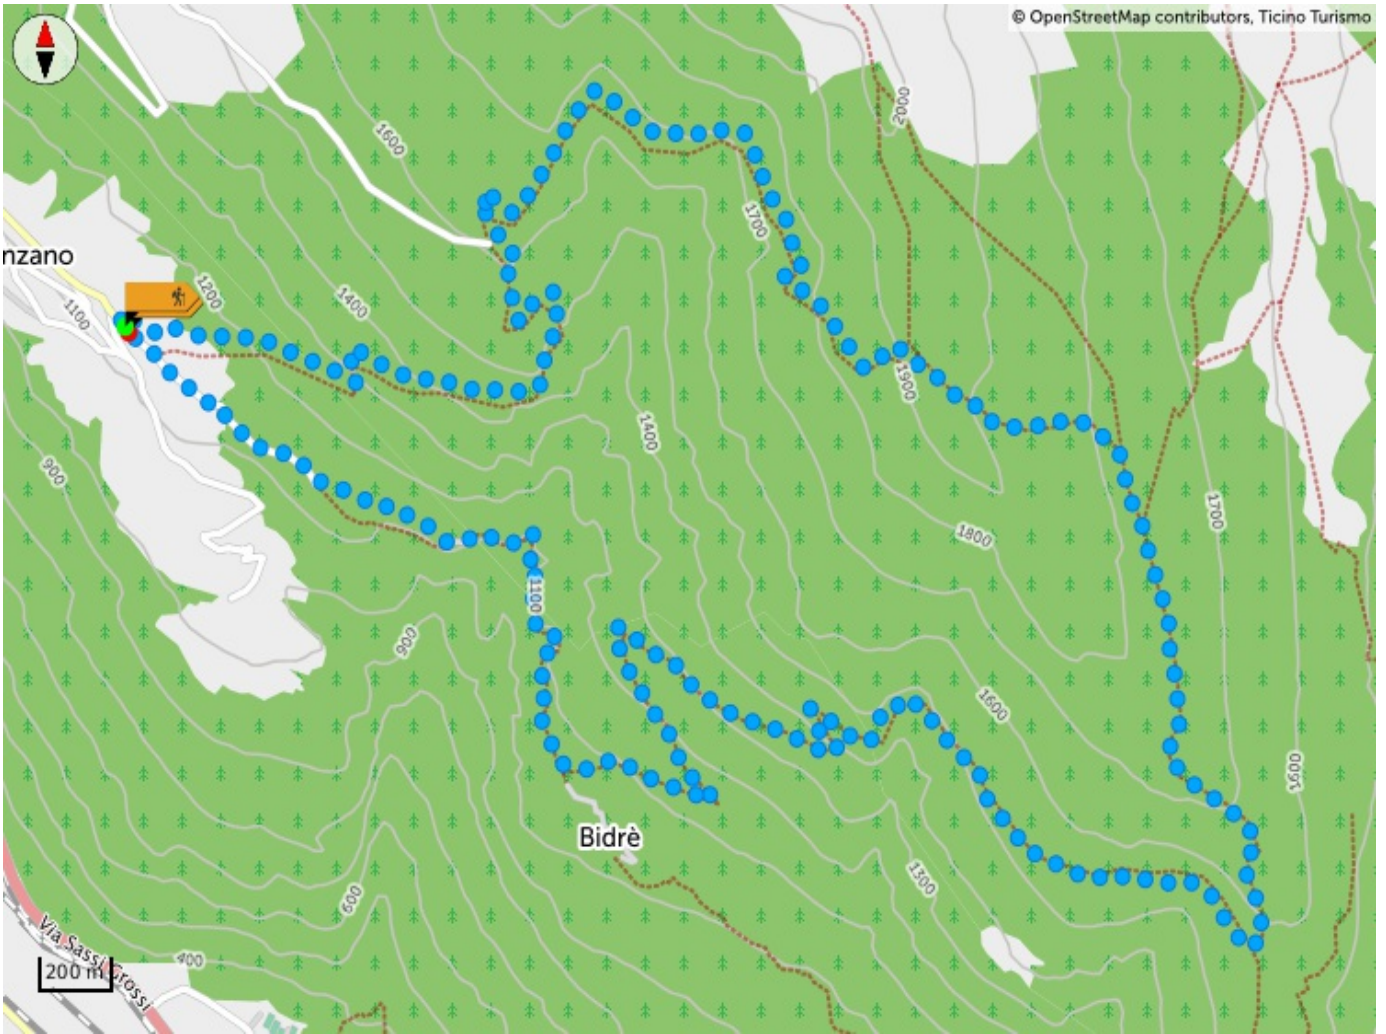

Giro delle Tre Valli

Departure
SOBRIO

Arrival
SOBRIO

Suitable for

Dogs

Adults

Itinerary features

Typology
Circular

Length
11.97 KM

Time required
5H 43

Difficulty
Average

Tips

- > Hiking boots
- > Sun cap

Montagnepulite: This project was born to promote an effective management and sustainable use of mountain huts in Ticino, and in

www.bellinzonese-altoticino.ch

Emergency number

 Ticino Soccorso 144

Share your itineraries

#hikeTicino

Download the App for itineraries

You don't know Ticino? The App will help you discover the itineraries closest to you.

Altitude graph

1,119 m
Total climb

1,935 m
Maximum altitude

1,119 m
Total descent

Login

To save an item as a favorite, you must first log in.

[NOT NOW](#)

[LOGIN](#)