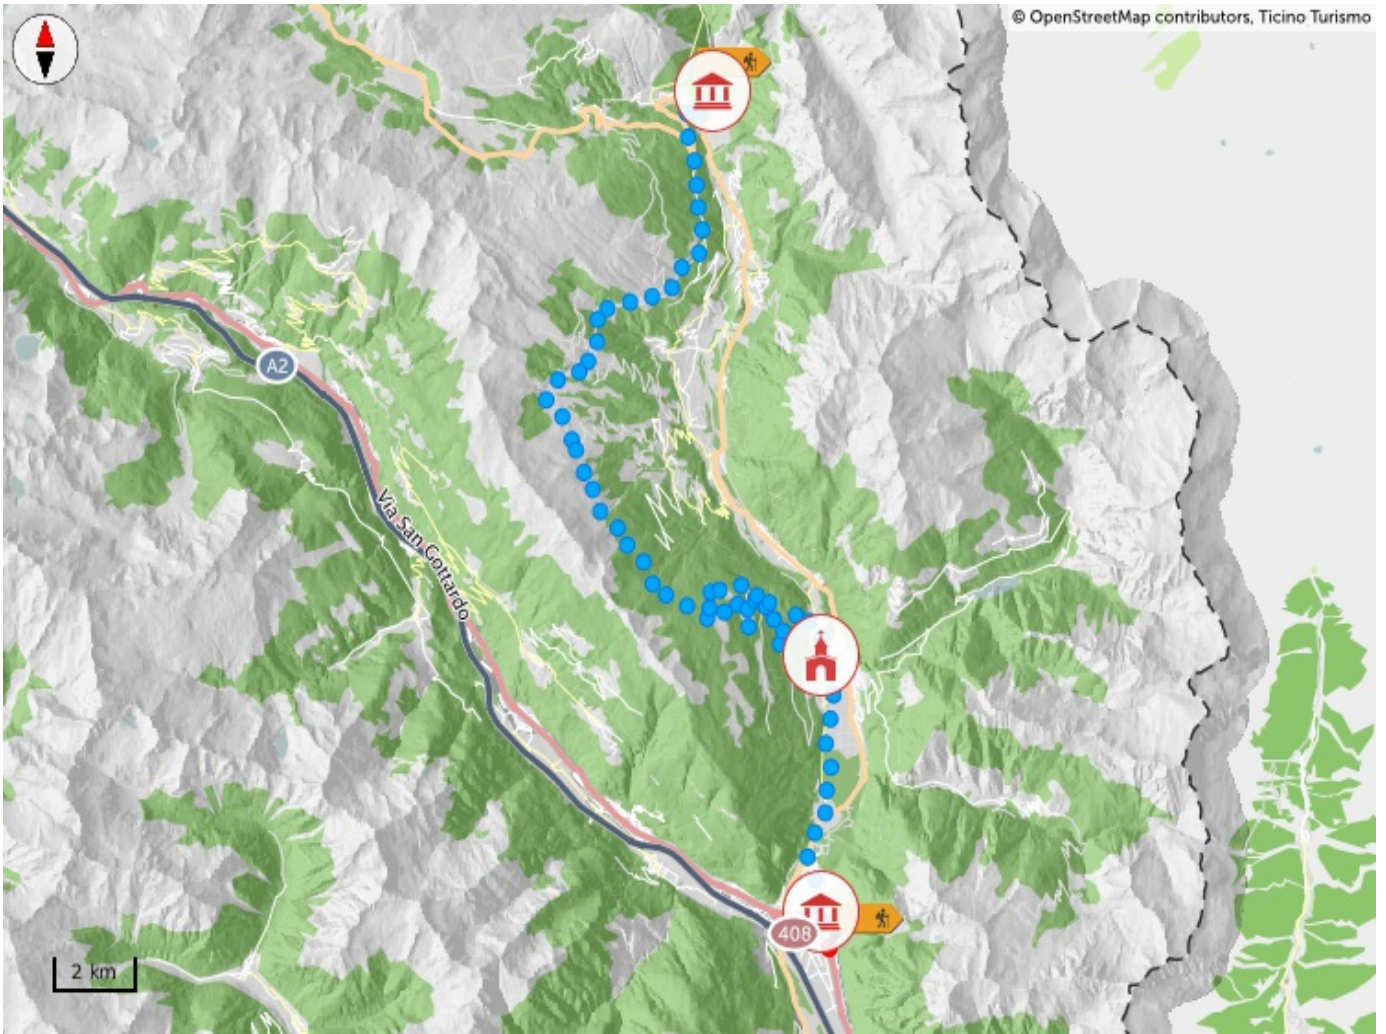

## Emergency number

---

 Ticino Soccorso 144

---

Share your itineraries

**#hikeTicino**

Download the App for itineraries

You don't know Ticino? The App will help you discover the itineraries closest to you.

## Altitude graph

1,077 m  
Total climb

1,803 m  
Maximum altitude

1,678 m  
Total descent