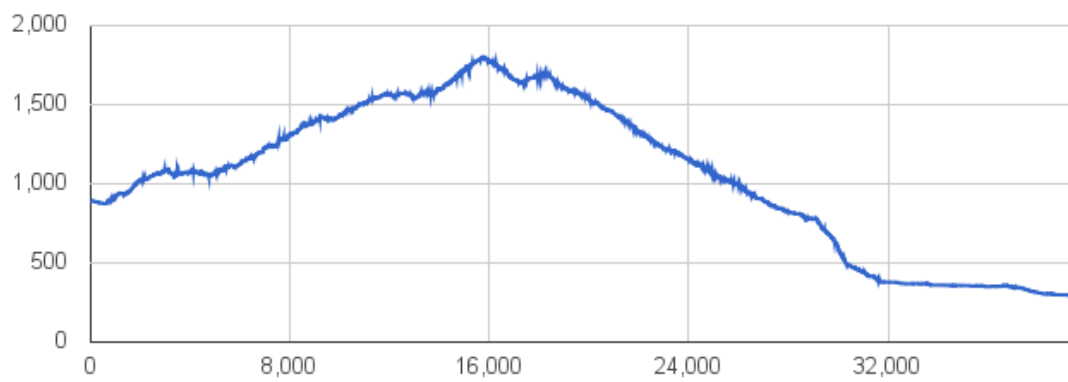

## Emergency number

---

 Ticino Soccorso 144

---

Share your itineraries

**#hikeTicino**

Download the App for itineraries

You don't know Ticino? The App will help you discover the itineraries closest to you.

## Altitude graph

1,077 m  
Total climb

1,803 m  
Maximum altitude

1,678 m  
Total descent