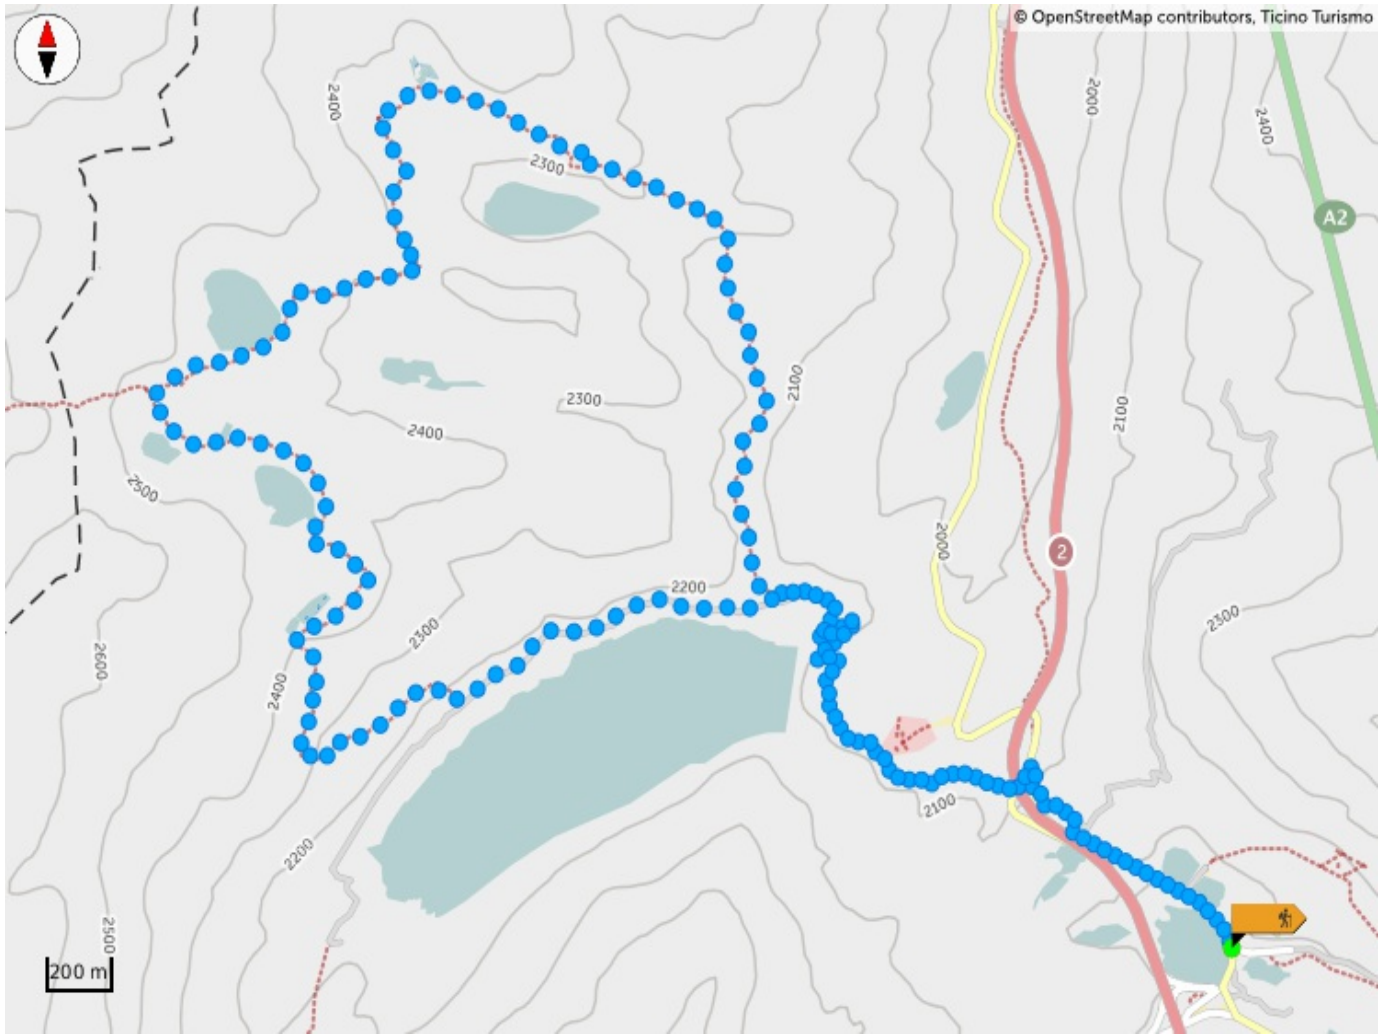

Lakes Orsino, Orsirora and Valletta Route

Departure
SAN GOTTARDO

Arrival
SAN GOTTARDO

Suitable for

Kids

Dogs

Adults

Itinerary features

Typology
Circular

Length
12.71 KM

Time required
4H 5

Difficulty
Average

Tips

The careful planning of a tour will ensure that you also derive the maximum pleasure and enjoyment from it.

Information

InfoPoint Leventina

Via della Stazione 22
CH-6780 Airolo

T +41 91 86915 33
F +41 91 869 26 42

leventina@bellinzonese-altoticino.ch
www.bellinzonese-altoticino.ch

Emergency number

 Ticino Soccorso 144

Share your itineraries

#hikeTicino

Download the App for itineraries

You don't know Ticino? The App will help you discover the itineraries closest to you.

Altitude graph

615 m 2,489 m 615 m
Total climb Maximum altitude Total descent