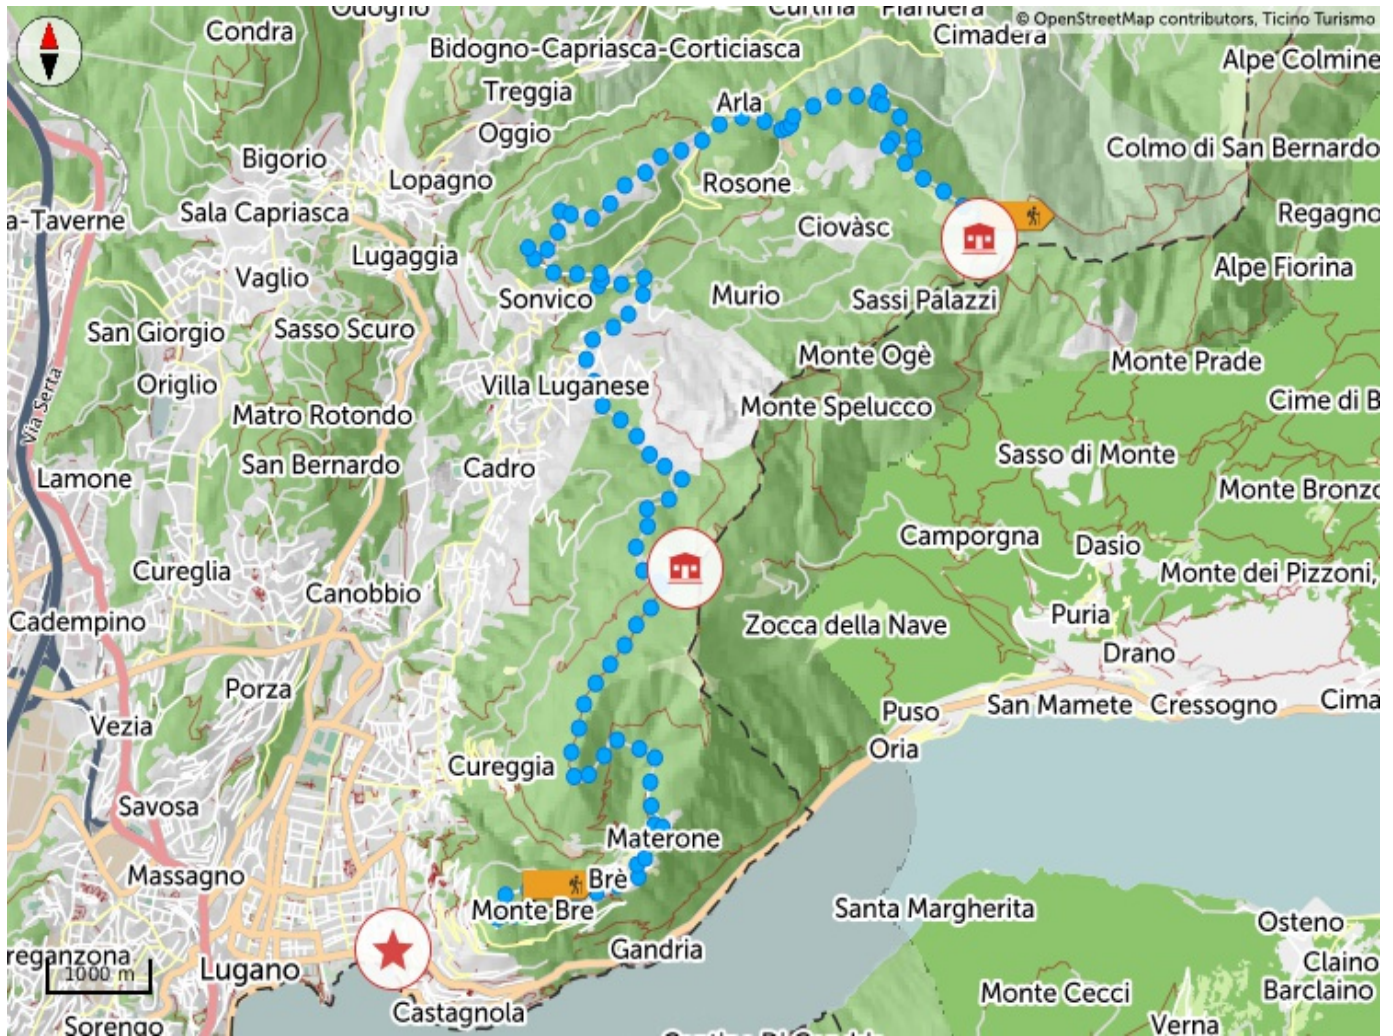

Unsurfaced
15 KM

Single Trail
6 KM

Close to this route

[Cadro](#)

[Capanna Alpe Bolla](#)

[Ruvigliana](#)

[Monte Bré Funicular](#)

[Sonvico](#)

T +41 58 220 65 00

info@luganoregion.com

www.luganoregion.com

Emergency number

 Ticino Soccorso 144

Share your itineraries

#hikeTicino

Download the App for itineraries

You don't know Ticino? The App will help you discover the itineraries closest to you.

Altitude graph

1,321 m	1,404 m	865 m
Total climb	Maximum altitude	Total descent