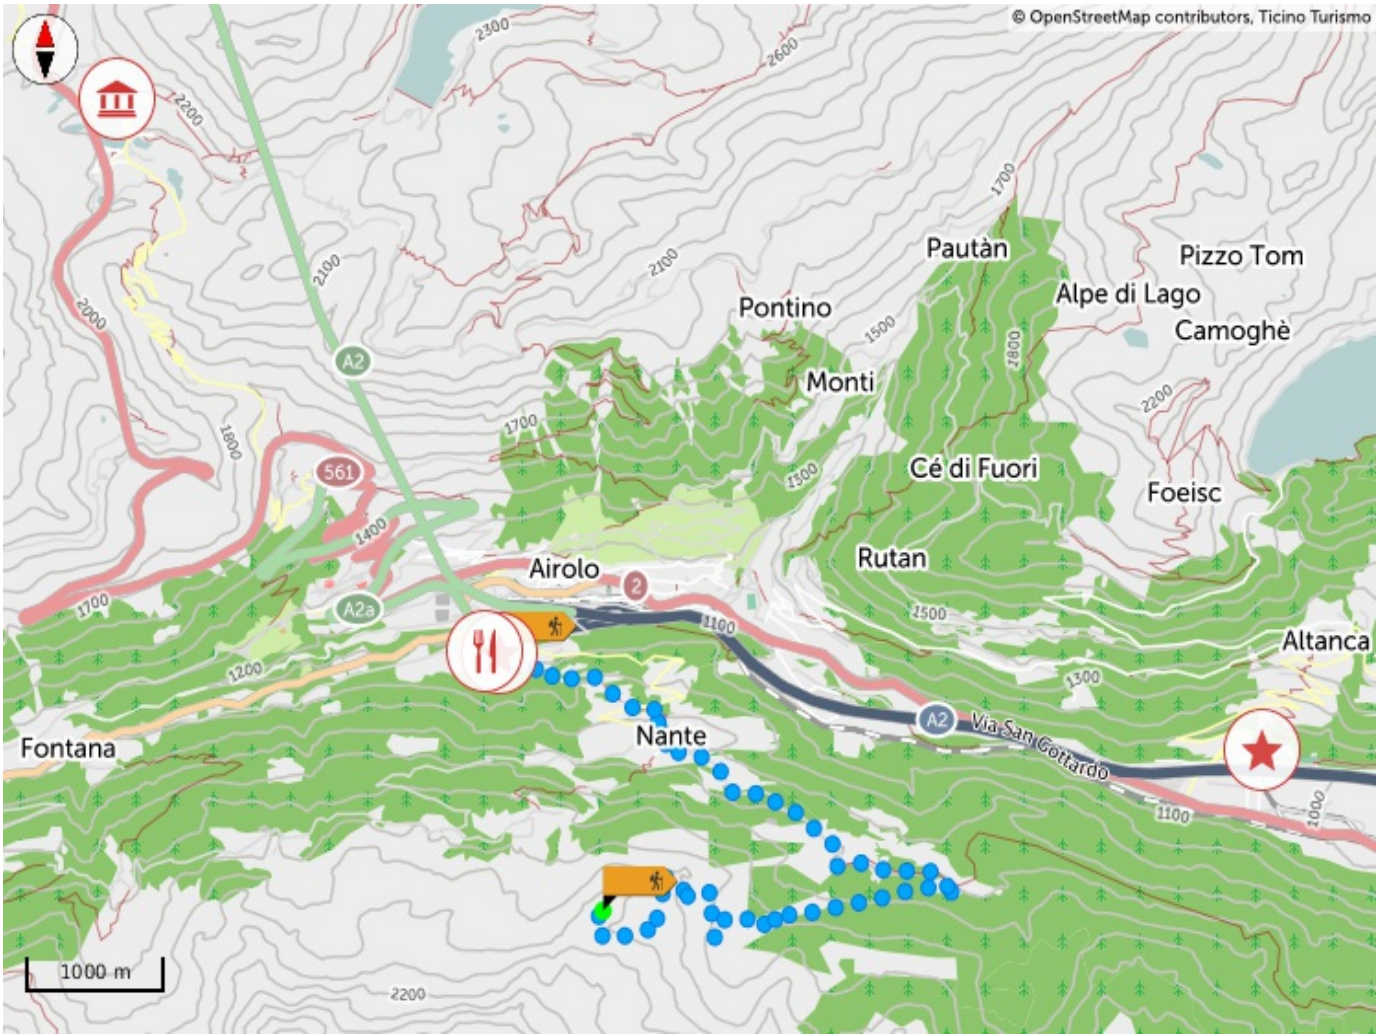

MTB Itinerary "Pascolo"

Departure
AIROLO, SASSO DELLA BOGGIA

Arrival
AIROLO

Itinerary features

Typology
Linear

Time required
1H

Difficulty
Easy

Length
8.72 KM

[San Gottardo](#)

[Sasso San Gottardo](#)

Tips

This itinerary of 10 km, perfect for the families, rich of landscapes and alpine glimpses that are unique and unforgettable, it also offers the undeniable opportunity of a stop at the Ravina Châlet for a good plate of polenta and ready-sliced meat of the region.

www.bellinzonaevalli.ch

Emergency number

 Ticino Soccorso 144

Share your itineraries

#hikeTicino

Download the App for itineraries

You don't know Ticino? The App will help you discover the itineraries closest to you.

Altitude graph

44 m	2,062 m	928 m
Total climb	Maximum altitude	Total descent

Login

To save an item as a favorite, you must first log in.

[NOT NOW](#)

[LOGIN](#)