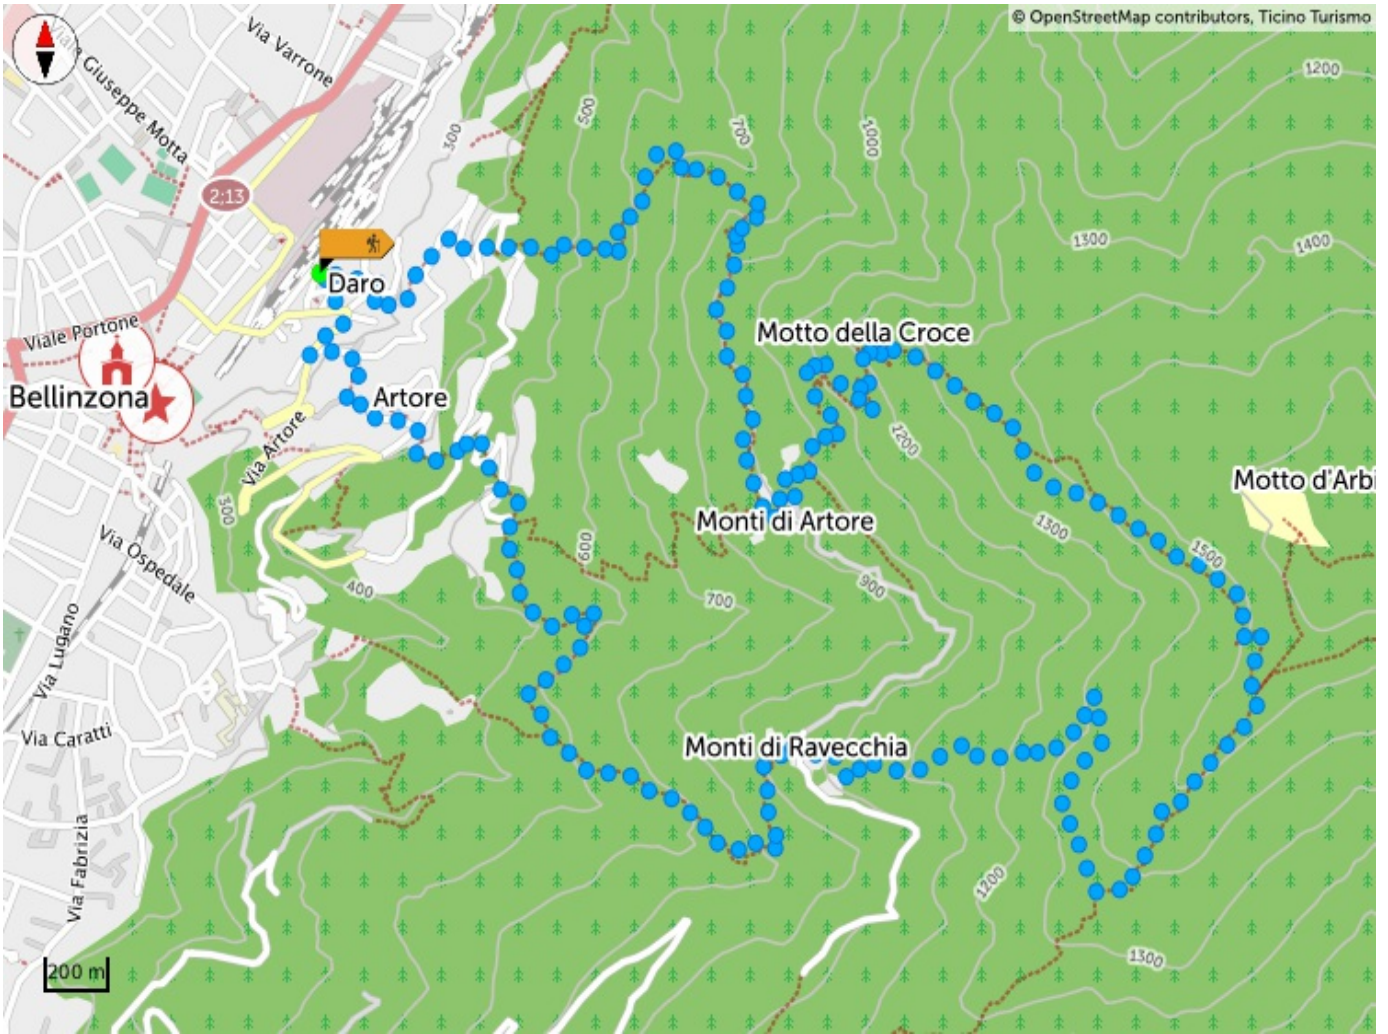

Motto della Croce

Departure
BELLINZONA - FFS RAILSTATION

Arrival
BELLINZONA - FFS RAILSTATION

Suitable for

Kids

Dogs

Adults

Itinerary features

Emergency number

 Ticino Soccorso 144

Share your itineraries

#hikeTicino

Download the App for itineraries

You don't know Ticino? The App will help you discover the itineraries closest to you.

Altitude graph

1,475 m
Total climb

1,547 m
Maximum altitude

1,475 m
Total descent

Login

To save an item as a favorite, you must first log in.

[NOT NOW](#)

[LOGIN](#)