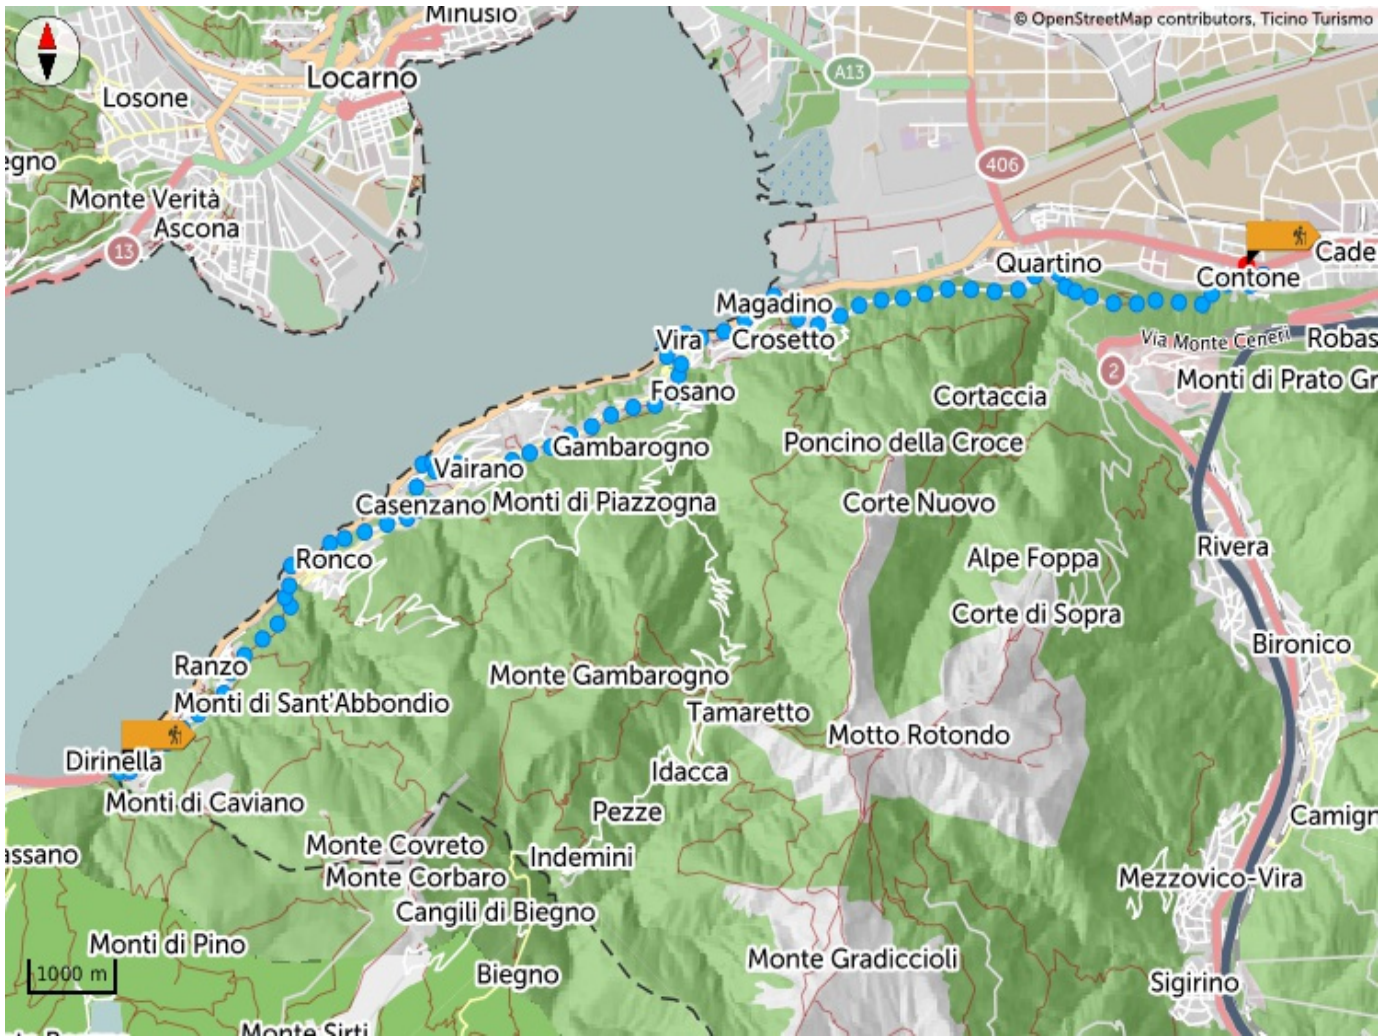

# Mountains and lake - Educational trail

Departure  
DIRINELLA

Arrival  
CONTONE

## Close to this route

---

Caviano

Chiesa di S. Maria nascente

## Emergency number

---

 Ticino Soccorso 144

---

Share your itineraries

**#hikeTicino**

Download the App for itineraries

You don't know Ticino? The App will help you discover the itineraries closest to you.

## Altitude graph

946 m                      407 m                      942 m  
 Total climb                      Maximum altitude                      Total descent