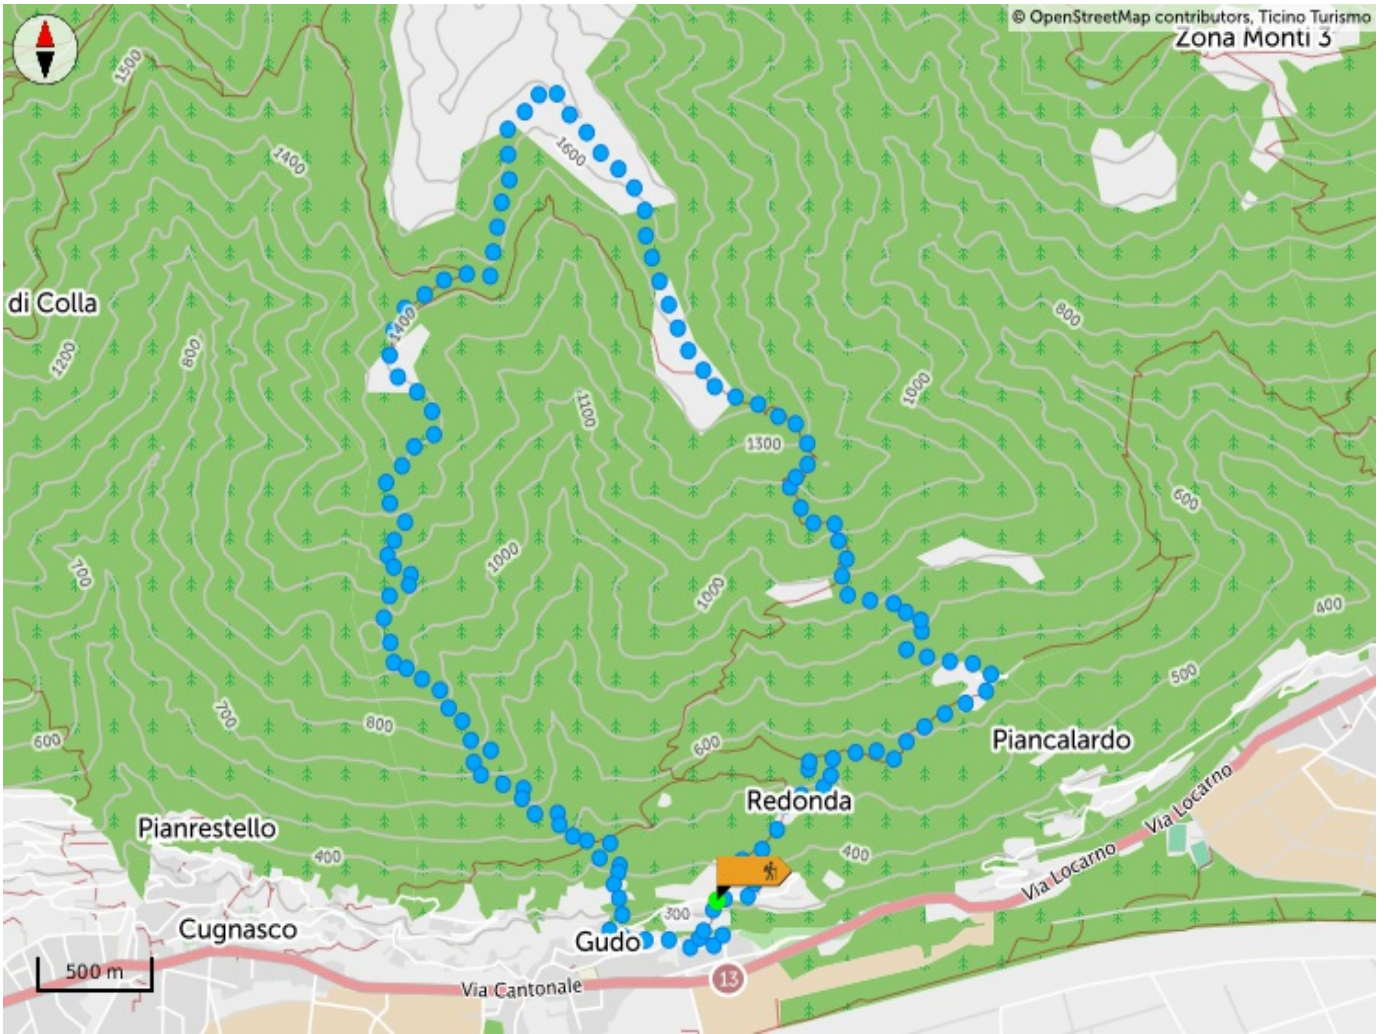

Orino Alp

Departure
GUDO

Arrival
GUDO

Suitable for

Dogs

Adults

Itinerary features

Typology
Circular

#hikeTicino

Download the App for itineraries

You don't know Ticino? The App will help you discover the itineraries closest to you.

Altitude graph

1,571 m
Total climb

1,705 m
Maximum altitude

1,571 m
Total descent