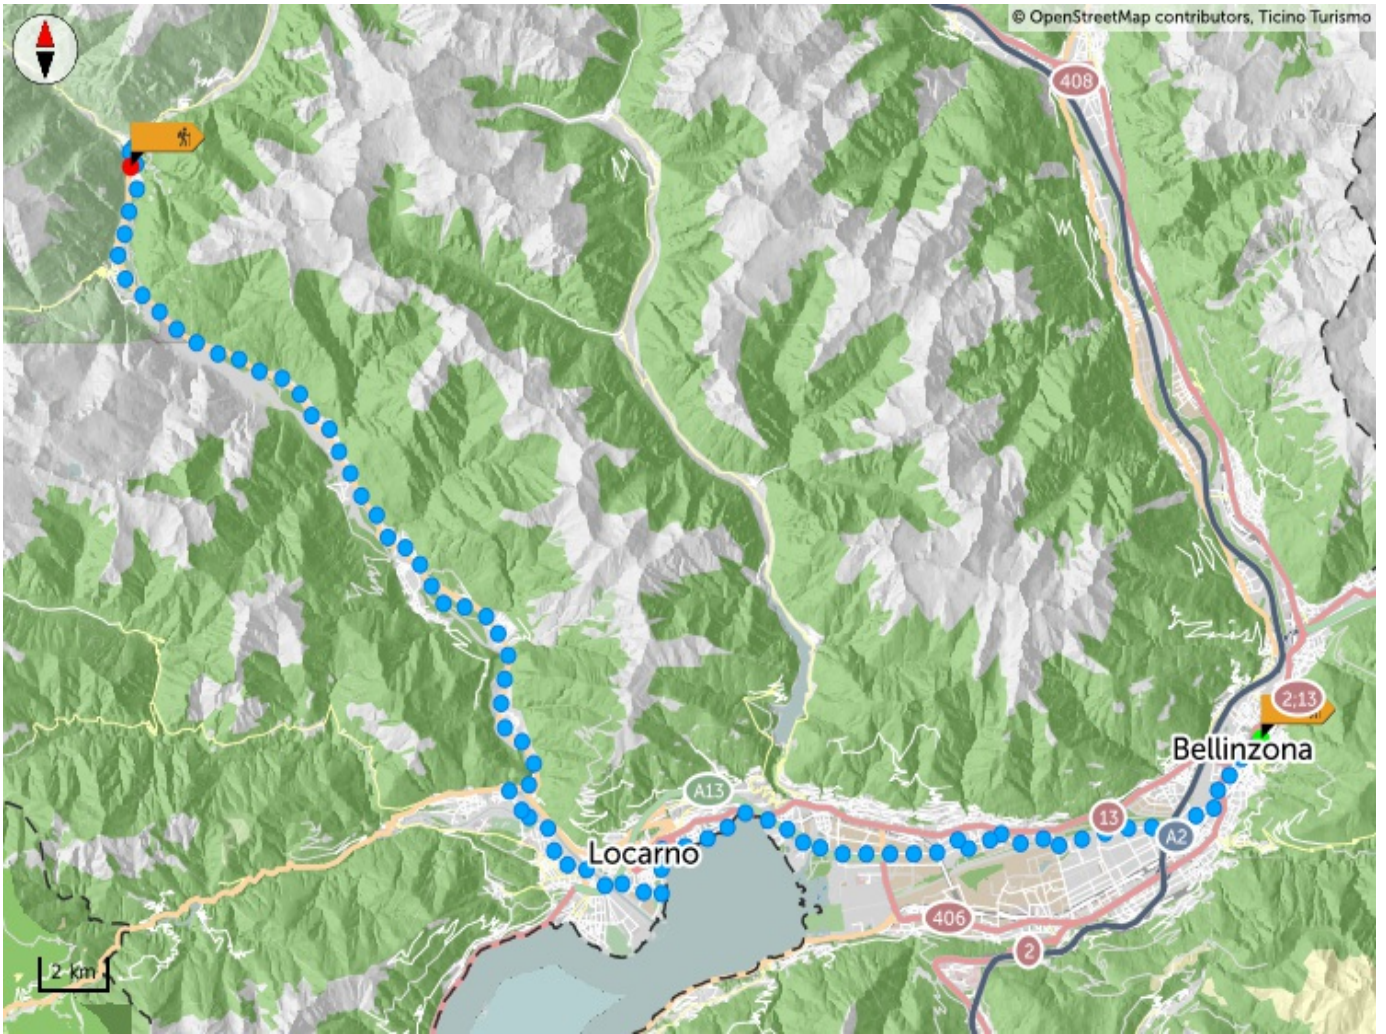

Unsurfaced
3 KM

Tips

For cycling, follow the logo indicated on the red signposts:

Percorso Valle Maggia
no. 31

Information

Ascona-Locarno Turismo

Infodesk Maggia

Centro commerciale

#hikeTicino

Download the App for itineraries

You don't know Ticino? The App will help you discover the itineraries closest to you.

Altitude graph

295 m	467 m	84 m
Total climb	Maximum altitude	Total descent