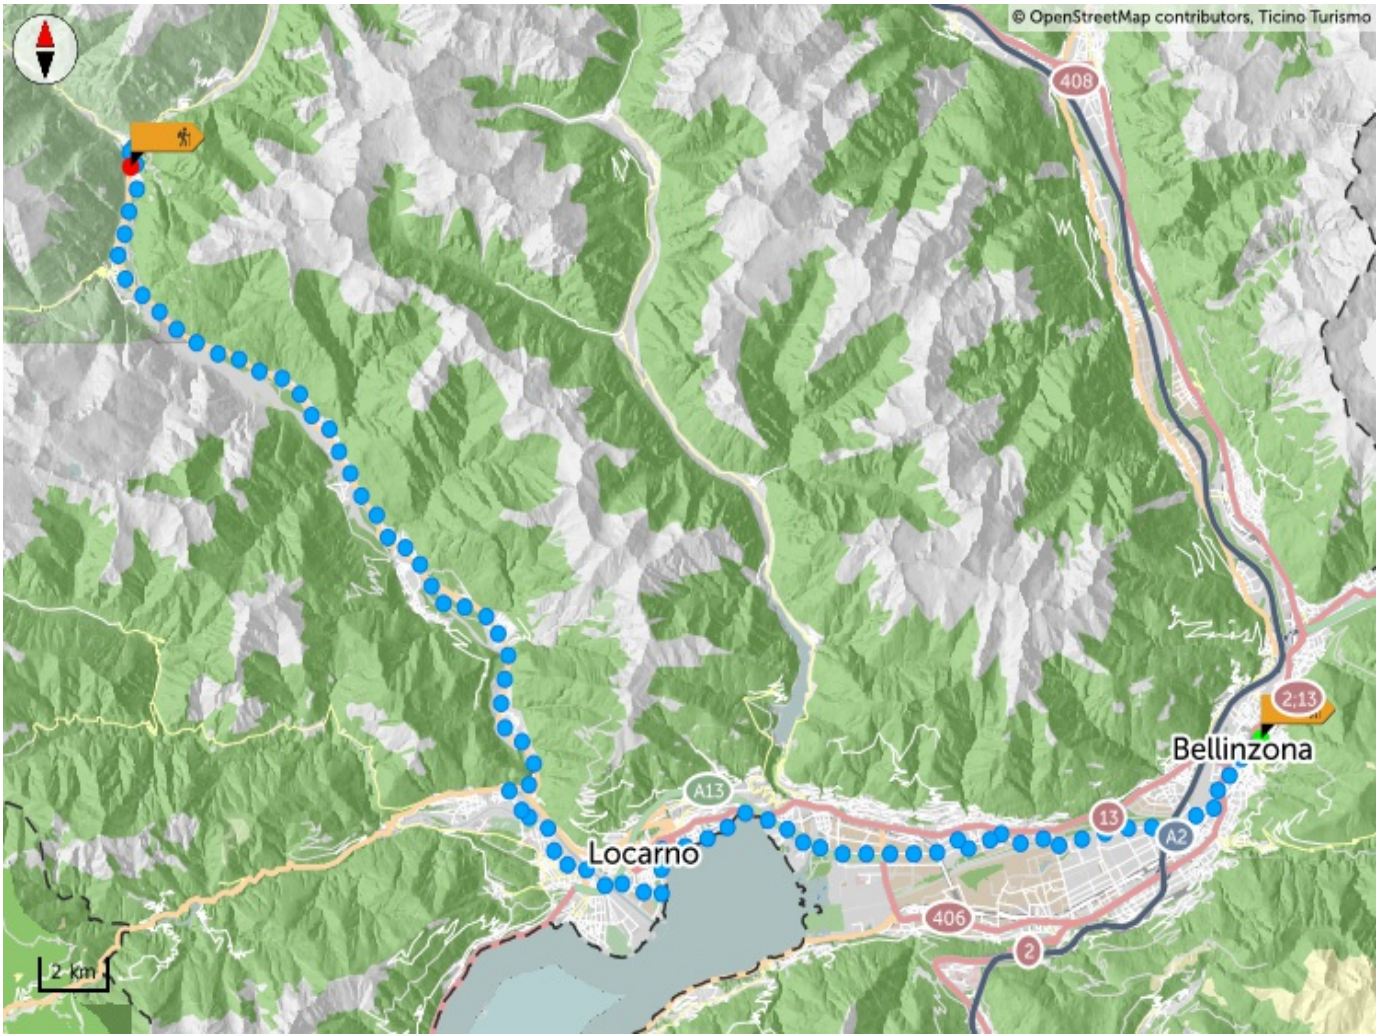

Unsurfaced
3 KM

Tips

For cycling, follow the logo indicated on the red signposts:

Percorso Valle Maggia
no. 31

Information

Ascona-Locarno Turismo

Infodesk Maggia

Centro commerciale

#hikeTicino

Download the App for itineraries

You don't know Ticino? The App will help you discover the itineraries closest to you.

Altitude graph

295 m
Total climb

467 m
Maximum altitude

84 m
Total descent

Login