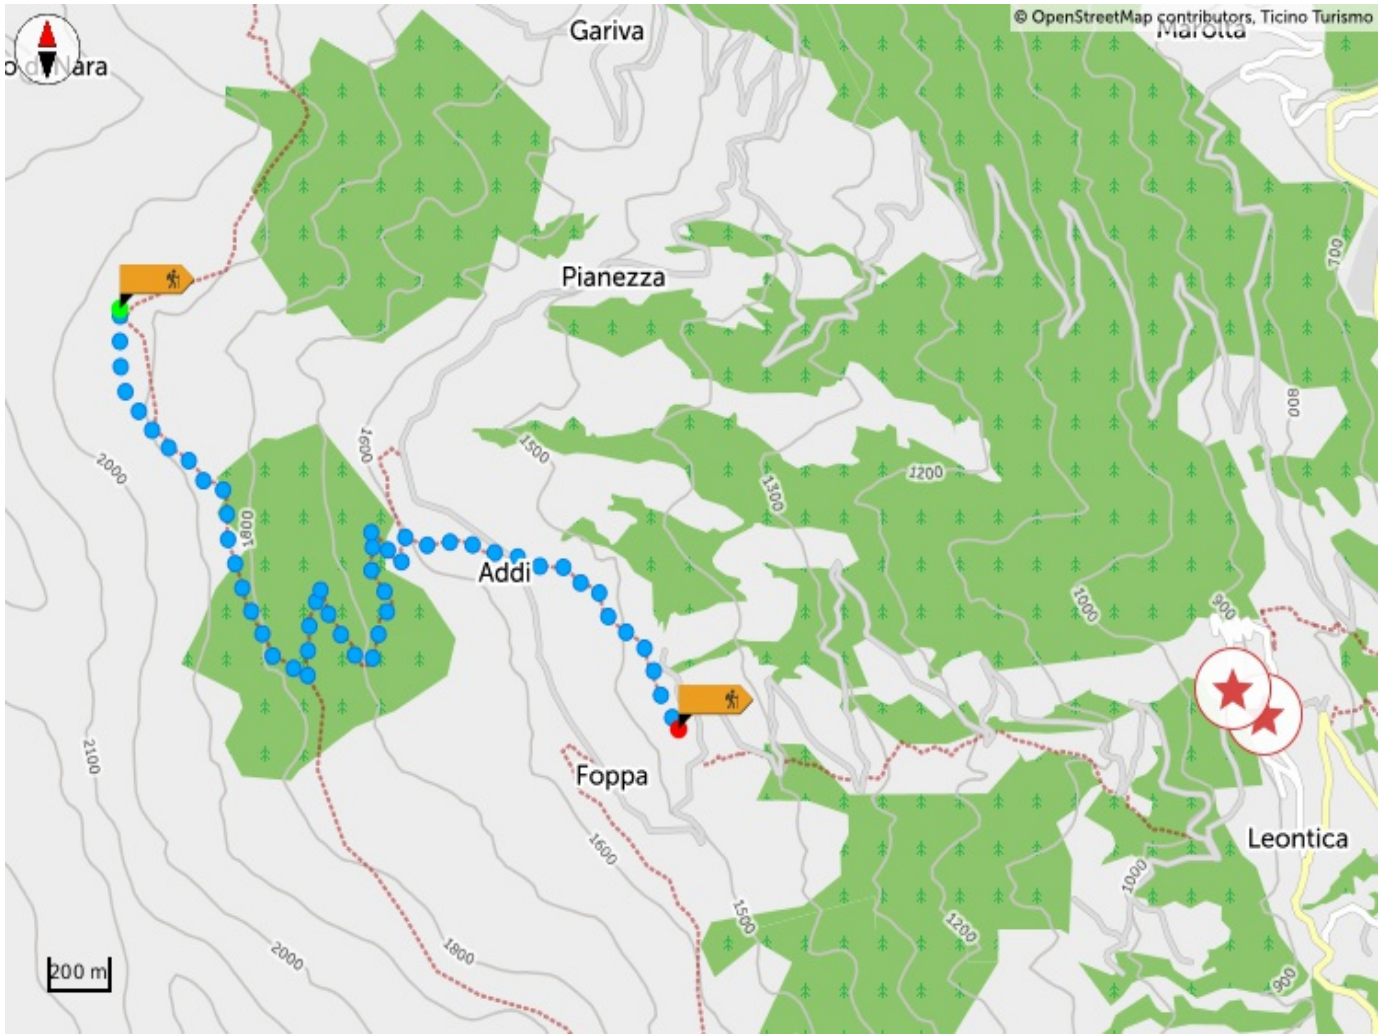

Pista per slitte - Pian Nara - Cancori

Departure
PIAN NARA

Arrival
CANCORI

Suitable for

Kids

Adults

Itinerary features

Typology
Linear

Length
3.92 KM

Time required
0H 30

Difficulty
Average

Close to this route

[Leontica](#)

[Skiing at the Nara](#)

[Leontica](#)

[Snowpark Nara](#)

Share your itineraries

#hikeTicino

Download the App for itineraries

You don't know Ticino? The App will help you discover the itineraries closest to you.

Altitude graph

2 m	1,942 m	474 m
Total climb	Maximum altitude	Total descent