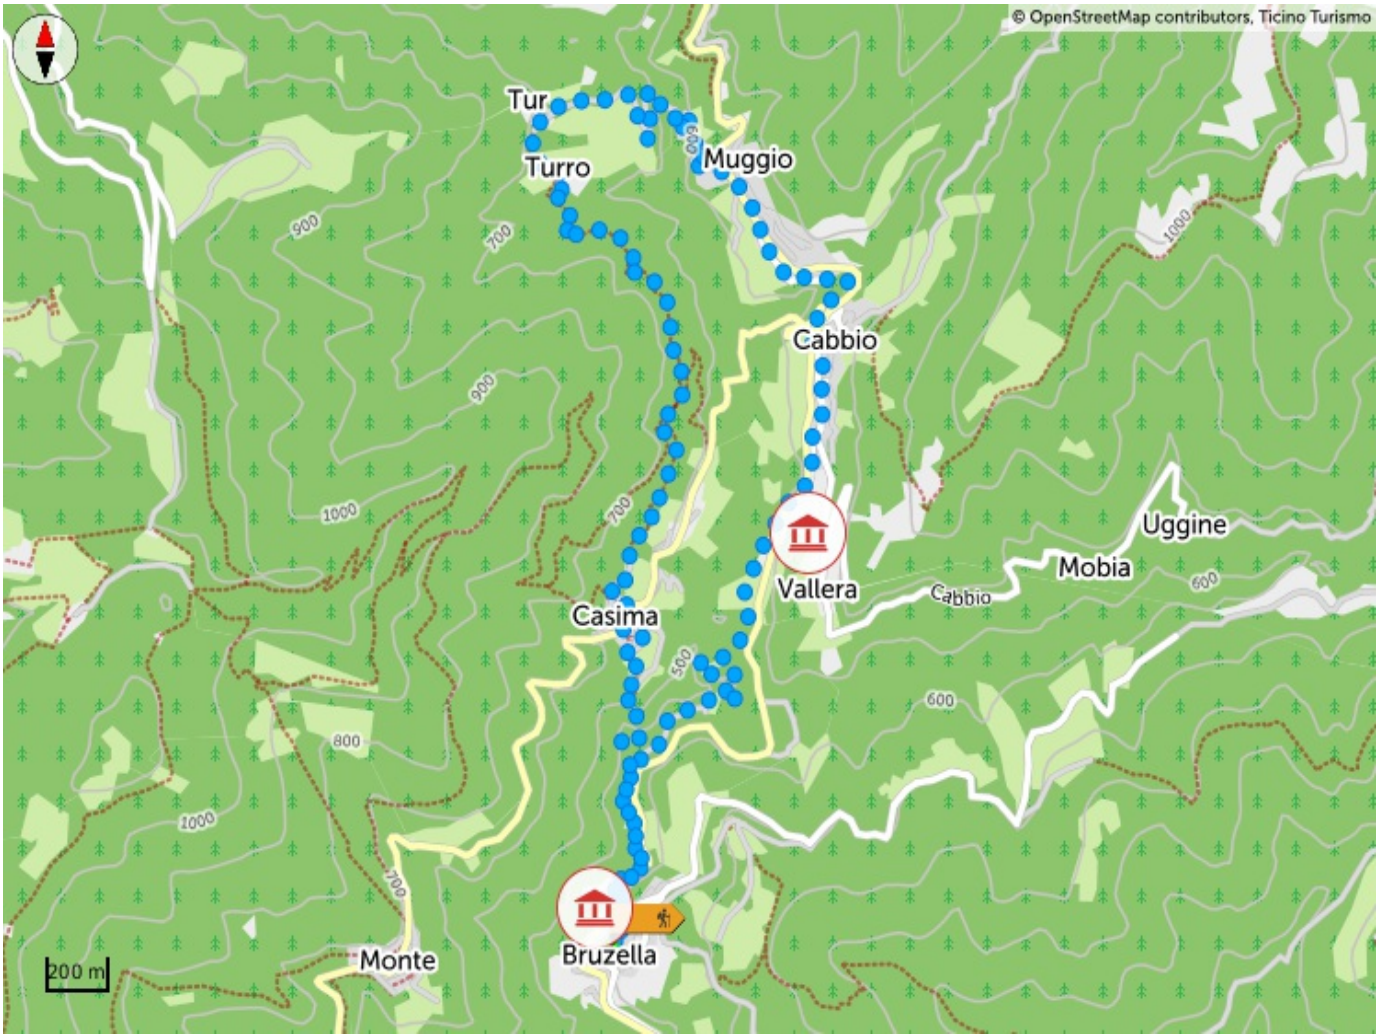

Round trip to Muggio Valley

Departure
BRUZELLA

Arrival
BRUZELLA

Suitable for

Kids

Dogs

Adults

Itinerary features

Share your itineraries

#hikeTicino

Download the App for itineraries

You don't know Ticino? The App will help you discover the itineraries closest to you.

Altitude graph

565 m	693 m	565 m
Total climb	Maximum altitude	Total descent