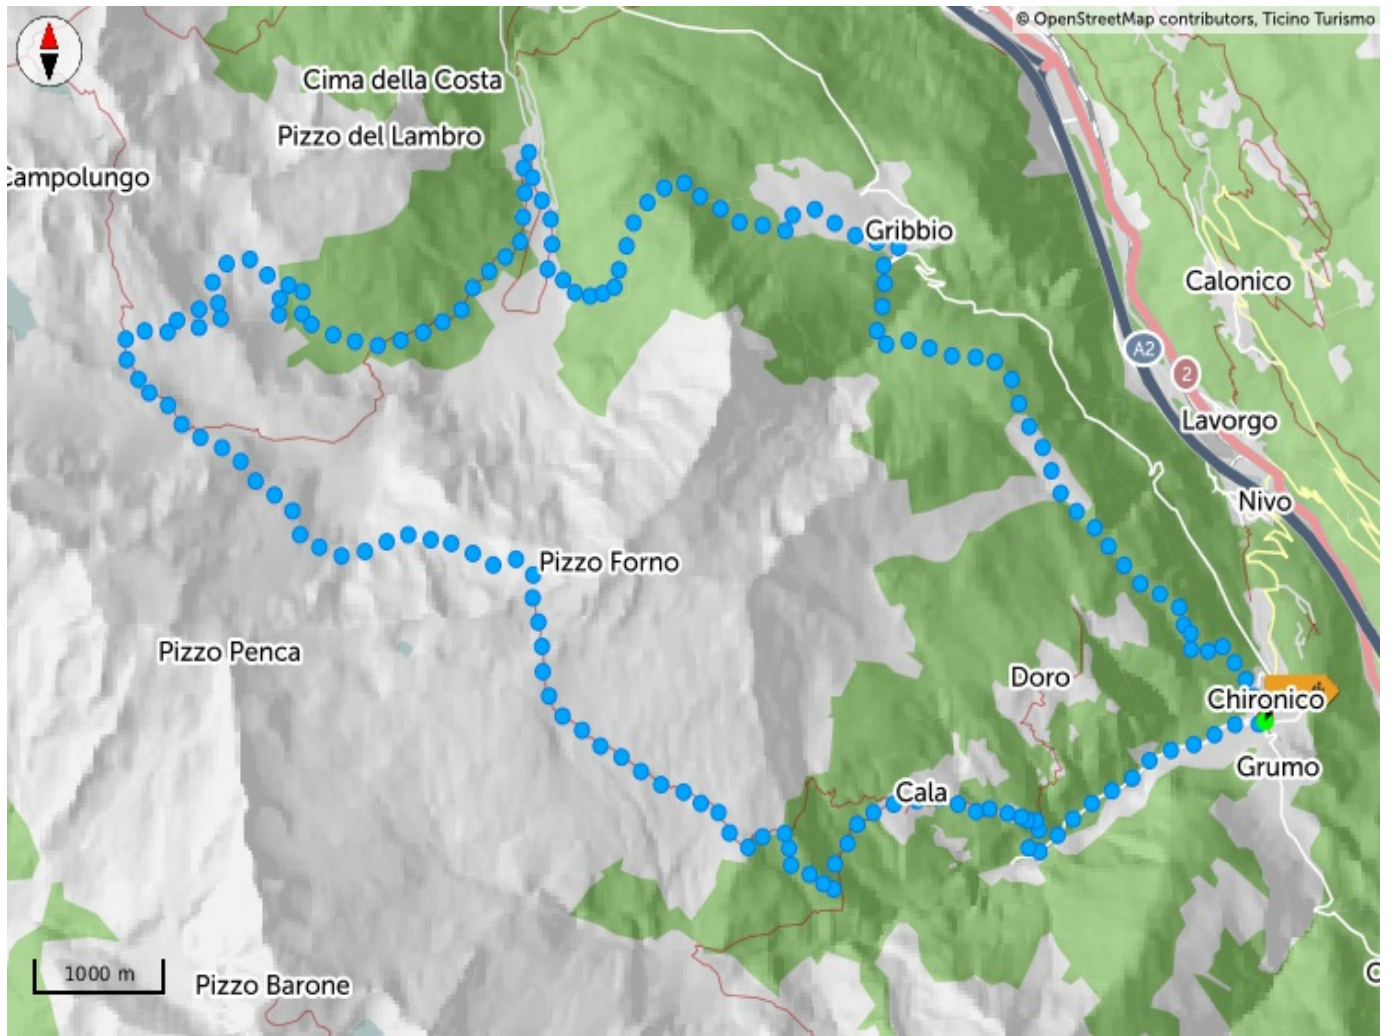

Sponda Hut – Campo Tencia Hut Crossing

Departure
CHIRONICO

Arrival
CHIRONICO

Suitable for

Dogs

Adults

Itinerary features

Typology
Circular

Length
31.56 KM

Time required
13H 40

Difficulty
High

Tips

Connection between Sponda Hut and Campo Tencia Hut via Ghiacciaione Pass (alpine trail).

Information

InfoPoint Leventina

Via della Stazione 22
CH-6780 Airolo

You don't know Ticino? The App will help you discover the itineraries closest to you.

Altitude graph

2,858 m
Total climb

2,708 m
Maximum altitude

2,858 m
Total descent