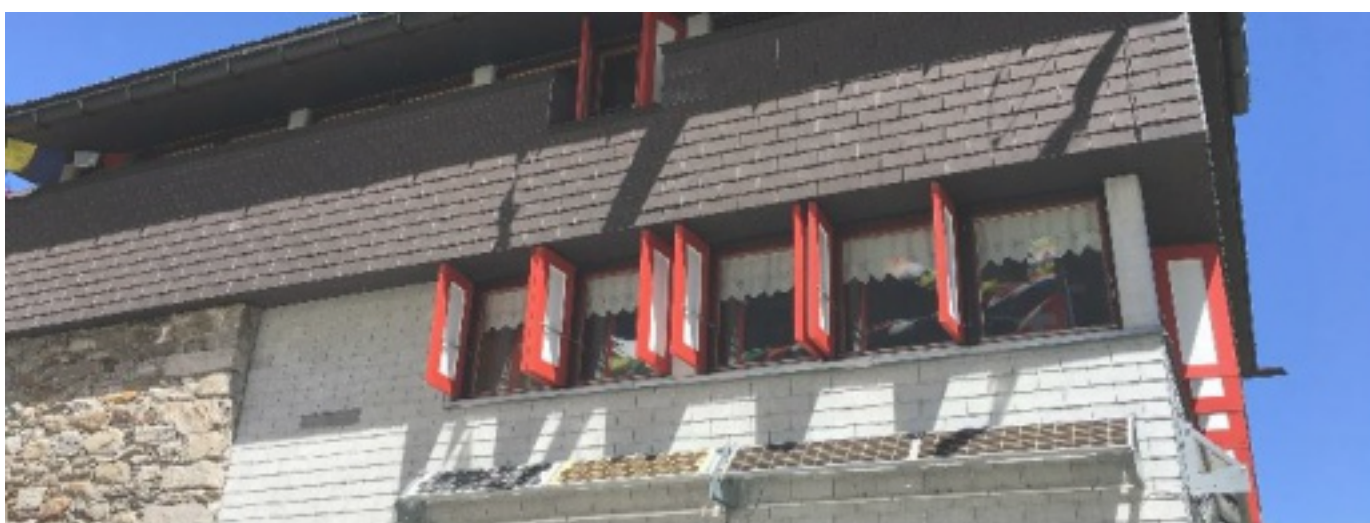

Sponda Hut – Campo Tencia Hut Crossing

Departure
CHIRONICO

Arrival
CHIRONICO

Suitable for

Dogs

Adults

Itinerary features

Typology
Circular

Length
31.56 KM

Time required
13H 40

Difficulty
High

Tips

Connection between Sponda Hut and Campo Tencia Hut via Ghiacciaione Pass (alpine trail).

Information

InfoPoint Leventina

Via della Stazione 22
CH-6780 Airolo