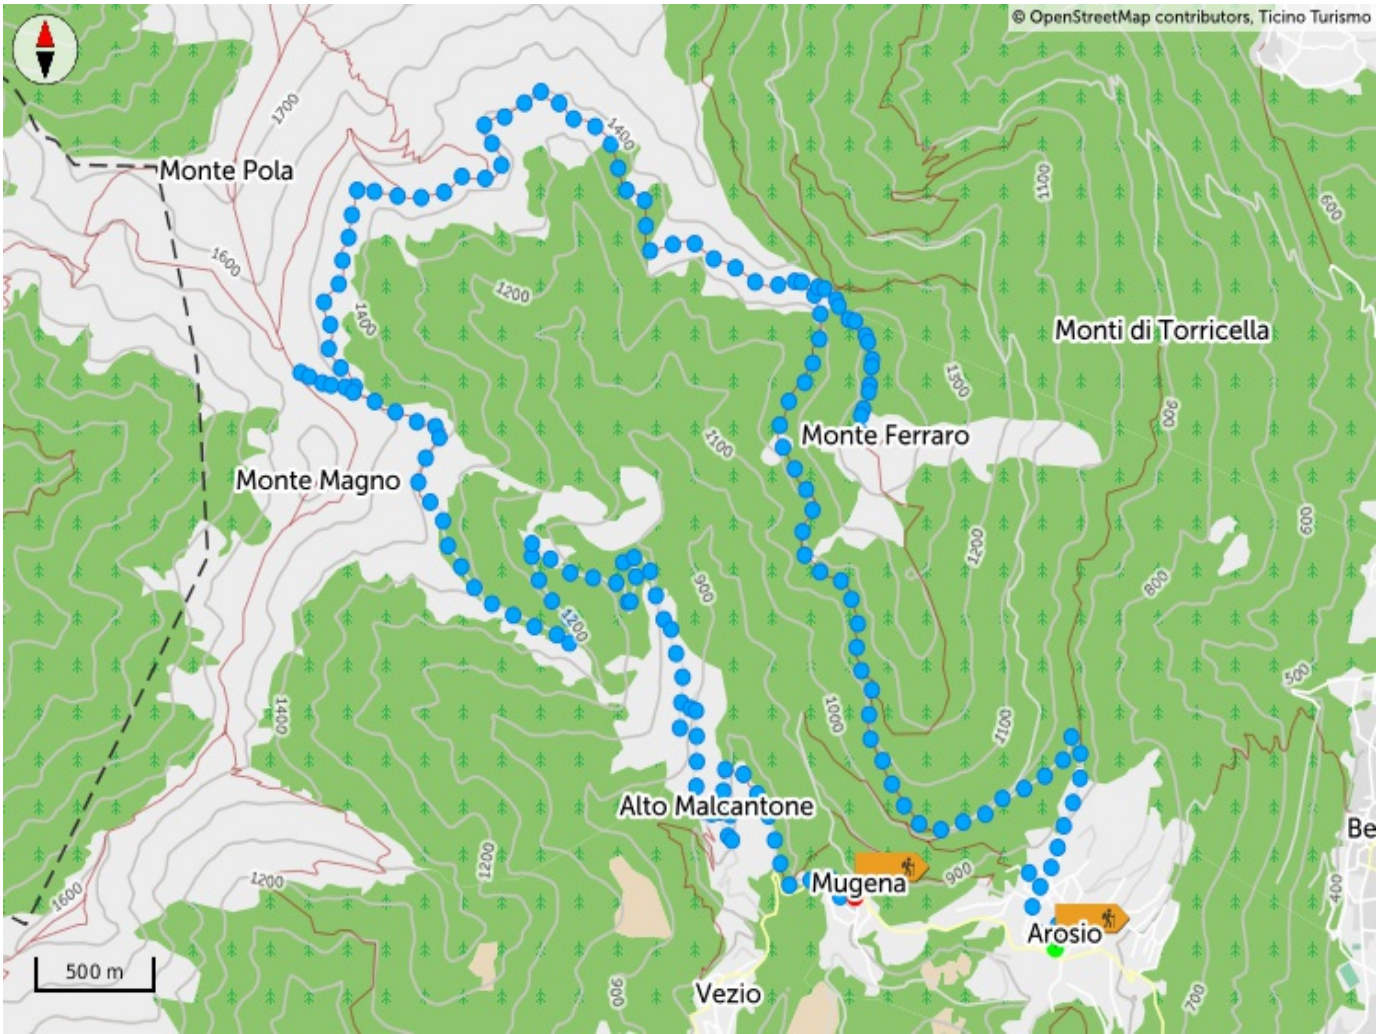

## Emergency number

---

 Ticino Soccorso 144

---

Share your itineraries

**#hikeTicino**

---

**TICINO** 

## Altitude graph

---

915 m	1,553 m	951 m
Total climb	Maximum altitude	Total descent