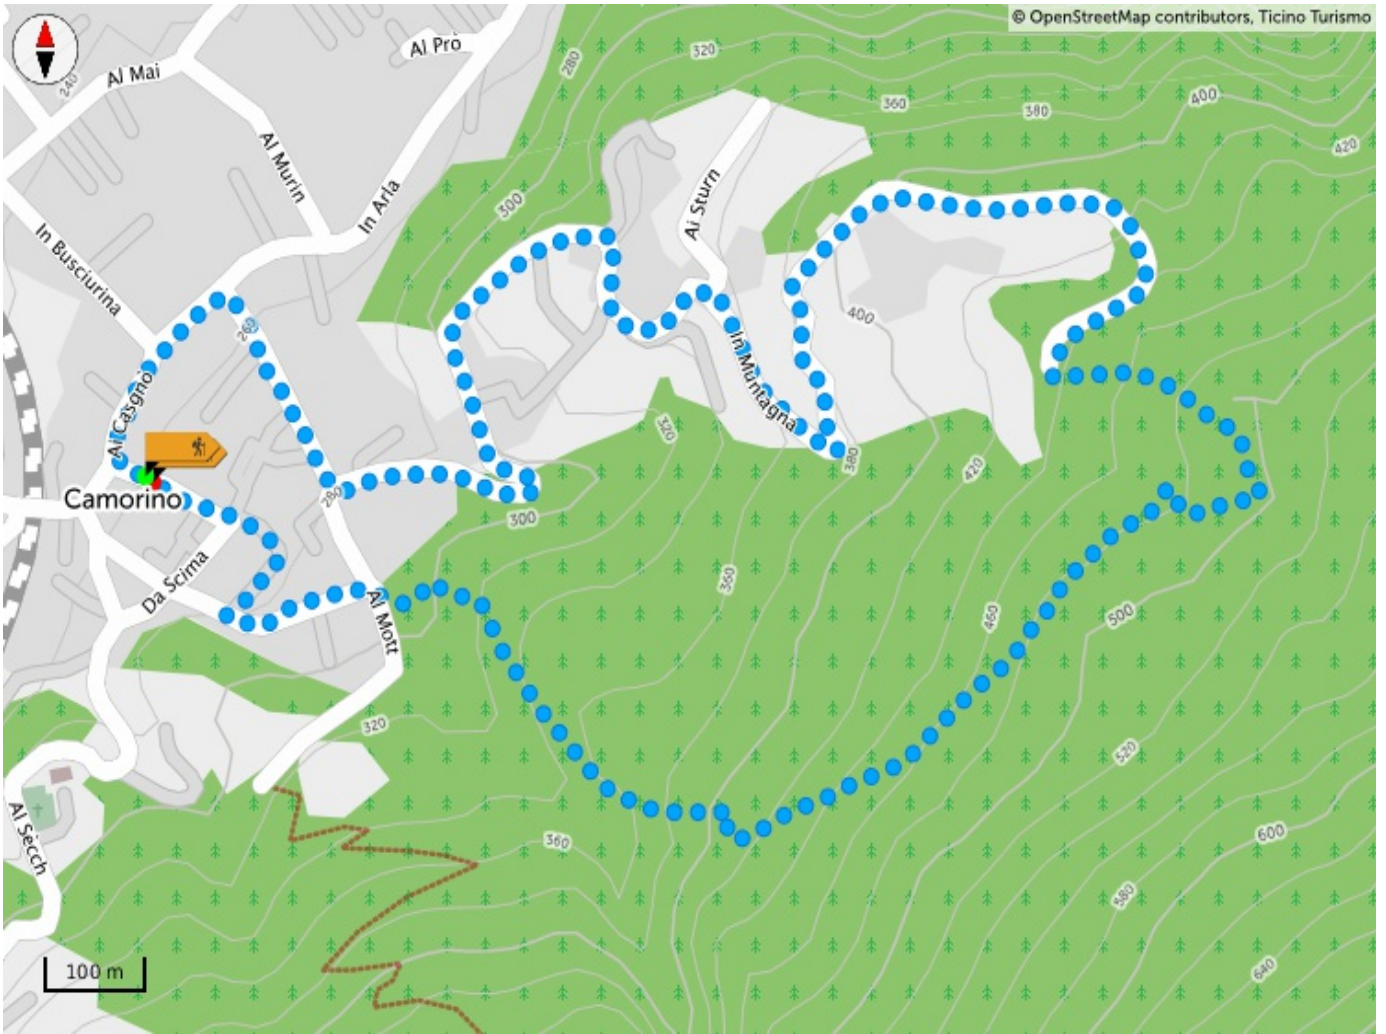

The Camorino Hunger Forts

Departure
CAMORINO

Arrival
CAMORINO

Suitable for

Kids

Dogs

Adults

Itinerary features

Typology
Circular

Length
3.96 KM

Time required
1H 20

Difficulty
Easy

Tips

The careful planning of a tour will ensure that you also derive the maximum pleasure and enjoyment from it.

Information

InfoPoint Bellinzonese

Share your itineraries

#hikeTicino

Download the App for itineraries

You don't know Ticino? The App will help you discover the itineraries closest to you.

Altitude graph

223 m	499 m	223 m
Total climb	Maximum altitude	Total descent