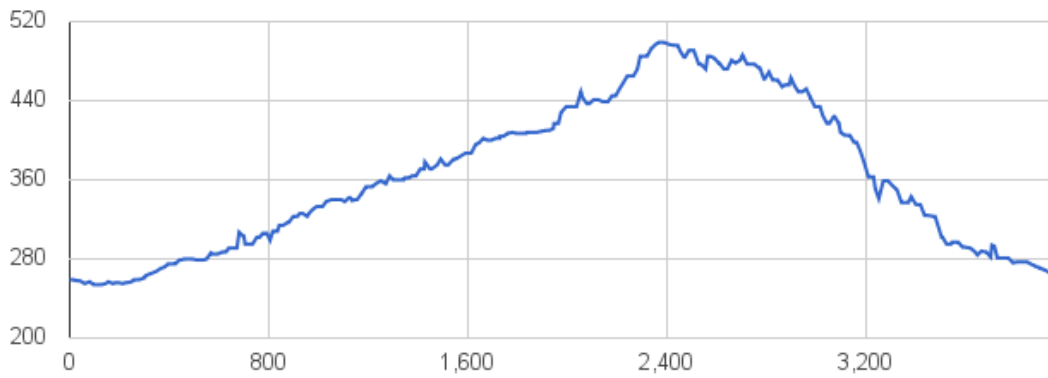

Share your itineraries

#hikeTicino

Download the App for itineraries

You don't know Ticino? The App will help you discover the itineraries closest to you.

Altitude graph

223 m	499 m	223 m
Total climb	Maximum altitude	Total descent