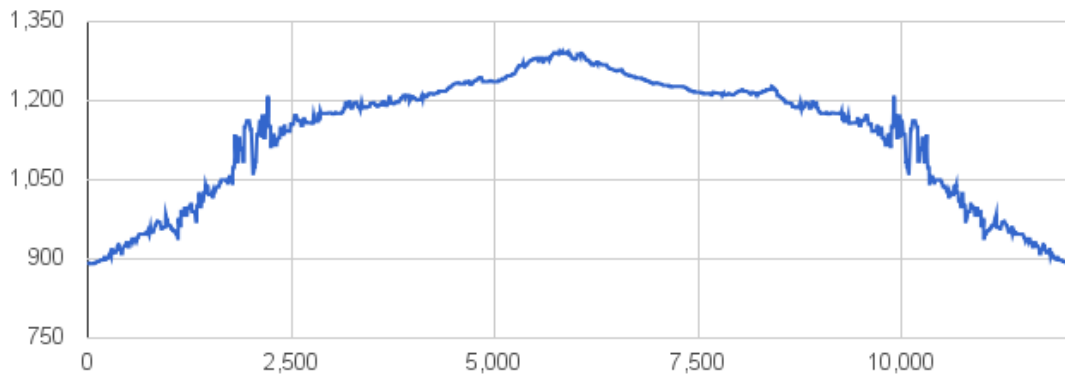

#hikeTicino

Download the App for itineraries

You don't know Ticino? The App will help you discover the itineraries closest to you.

Altitude graph

1,261 m	1,294 m	1,261 m
Total climb	Maximum altitude	Total descent