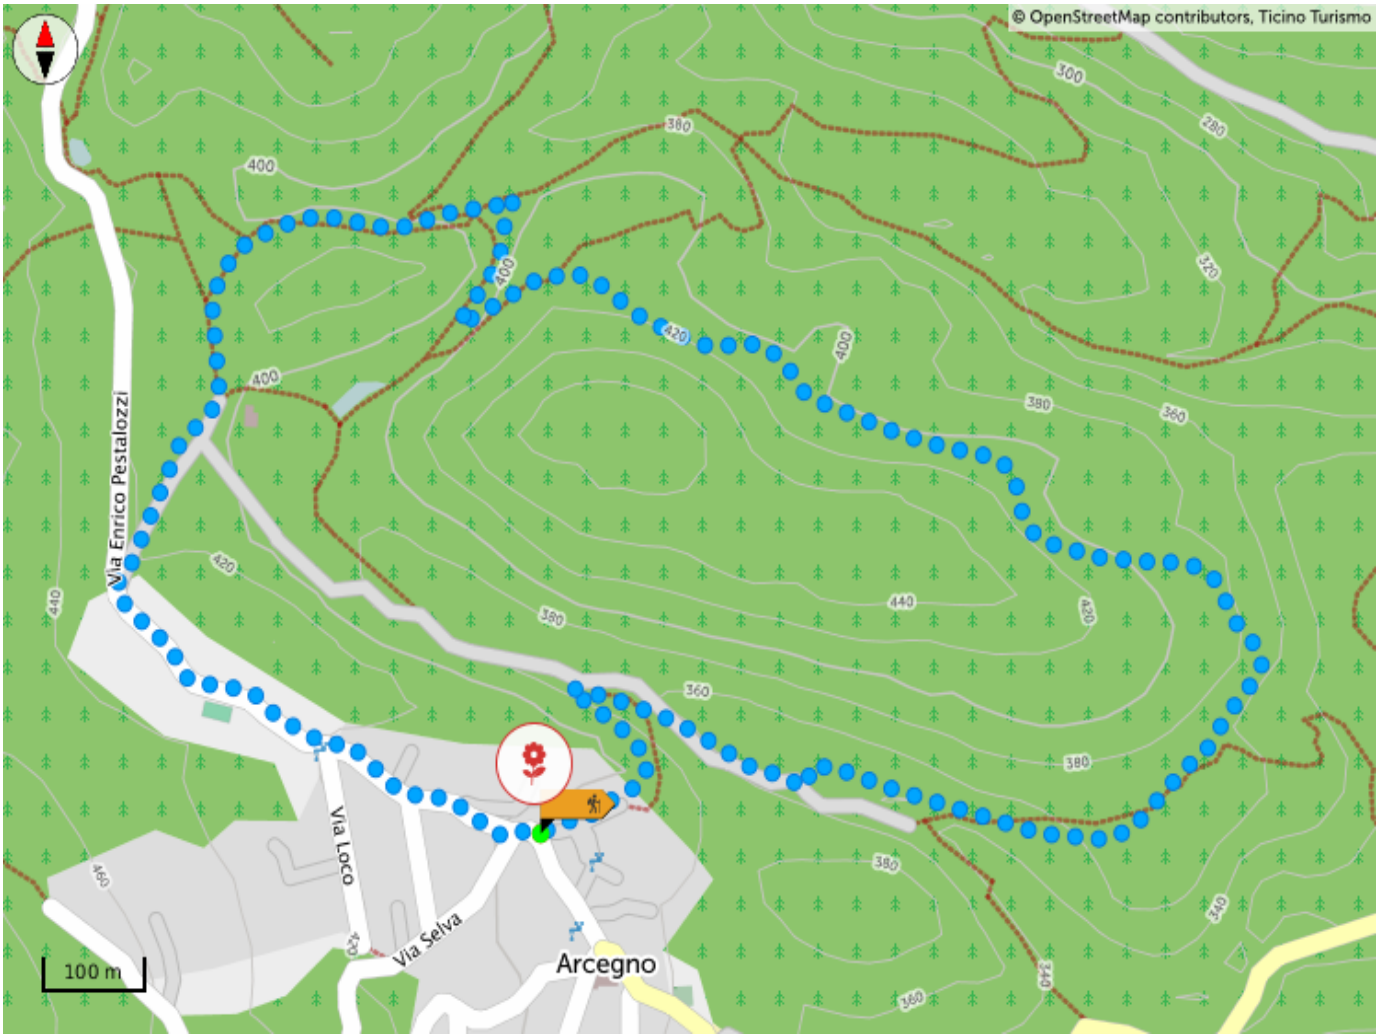

Through the broadleaf woodland of the Maia Reserve

Departure
ARCEGNO

Arrival
ARCEGNO

Suitable for

Kids

Dogs

Adults

Itinerary features

Share your itineraries

#hikeTicino

Download the App for itineraries

You don't know Ticino? The App will help you discover the itineraries closest to you.

Altitude graph

121 m	436 m	121 m
Total climb	Maximum altitude	Total descent