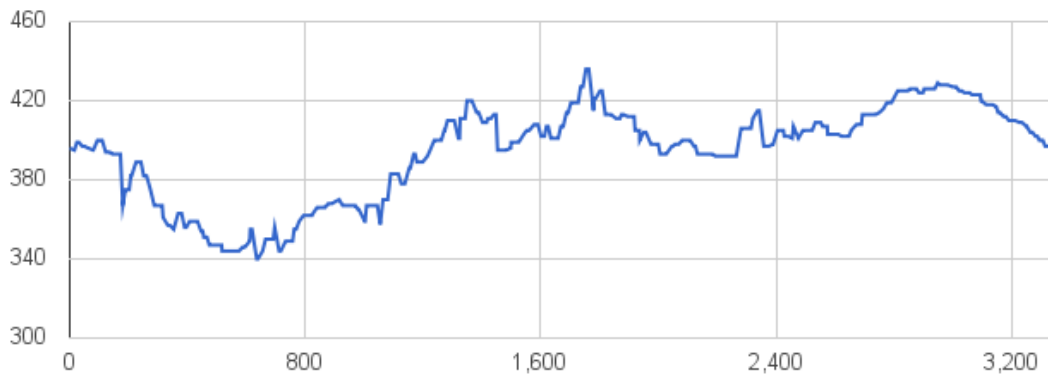

Share your itineraries

#hikeTicino

Download the App for itineraries

You don't know Ticino? The App will help you discover the itineraries closest to you.

Altitude graph

121 m	436 m	121 m
Total climb	Maximum altitude	Total descent