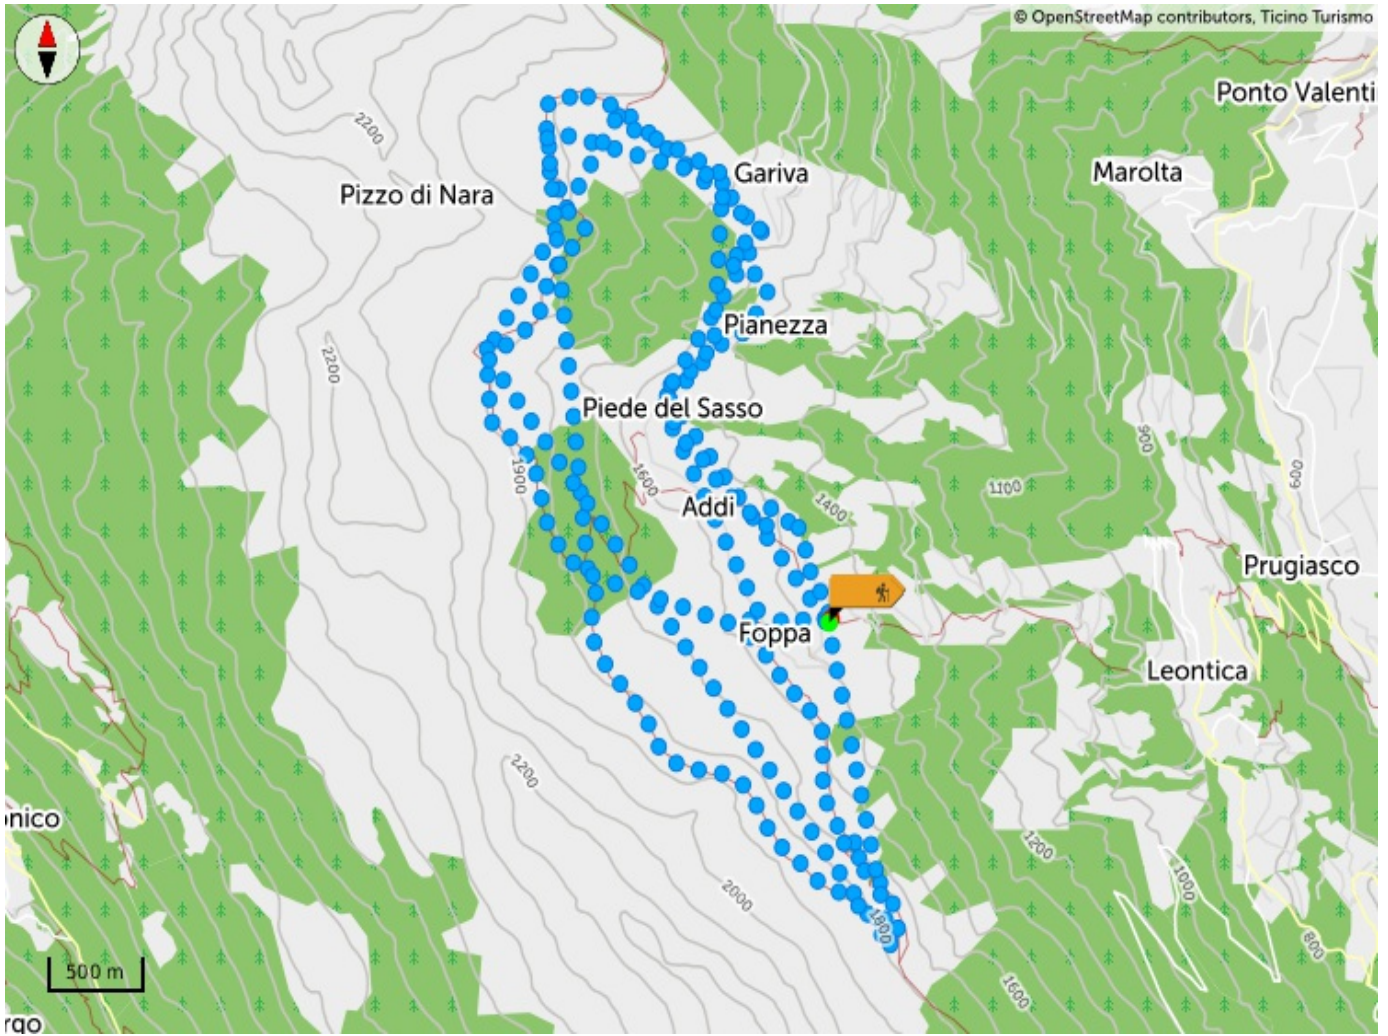

## Emergency number

---

 Ticino Soccorso 144

---

Share your itineraries

**#hikeTicino**

Download the App for itineraries

You don't know Ticino? The App will help you discover the itineraries closest to you.

## Altitude graph

2,073 m  
Total climb

2,009 m  
Maximum altitude

2,073 m  
Total descent