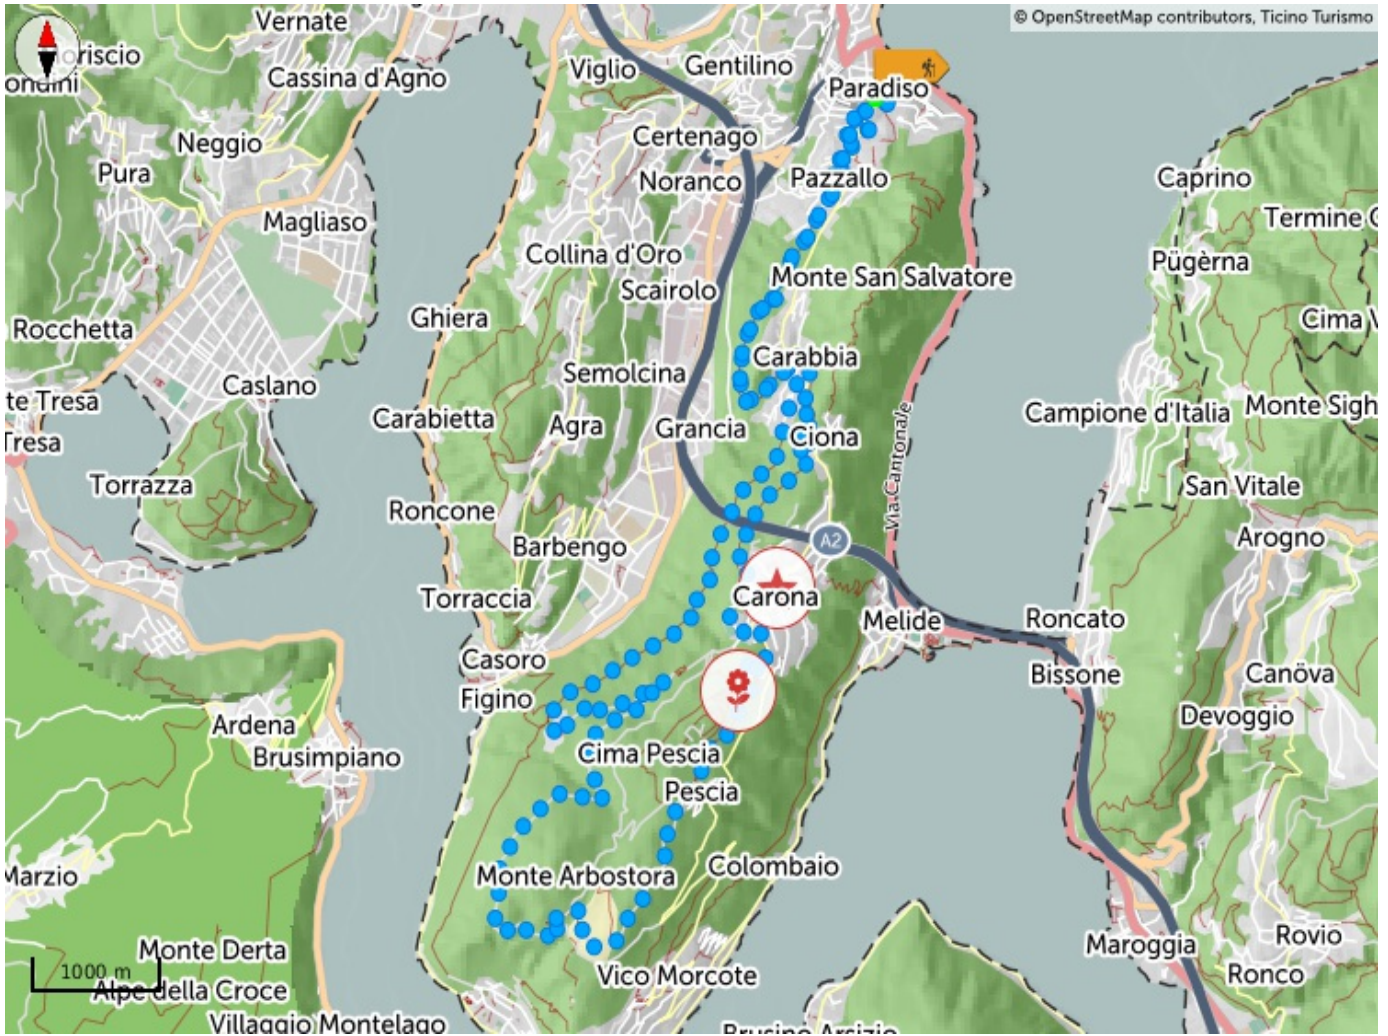

## Tips

---

For mountain biking, follow the logo indicated on the red signposts:

**Vicania Bike**

**no. 351**

## Emergency number

---

 Ticino Soccorso 144

---

Share your itineraries

**#hikeTicino**

Download the App for itineraries

You don't know Ticino? The App will help you discover the itineraries closest to you.

## Altitude graph

812 m	792 m	812 m
Total climb	Maximum altitude	Total descent